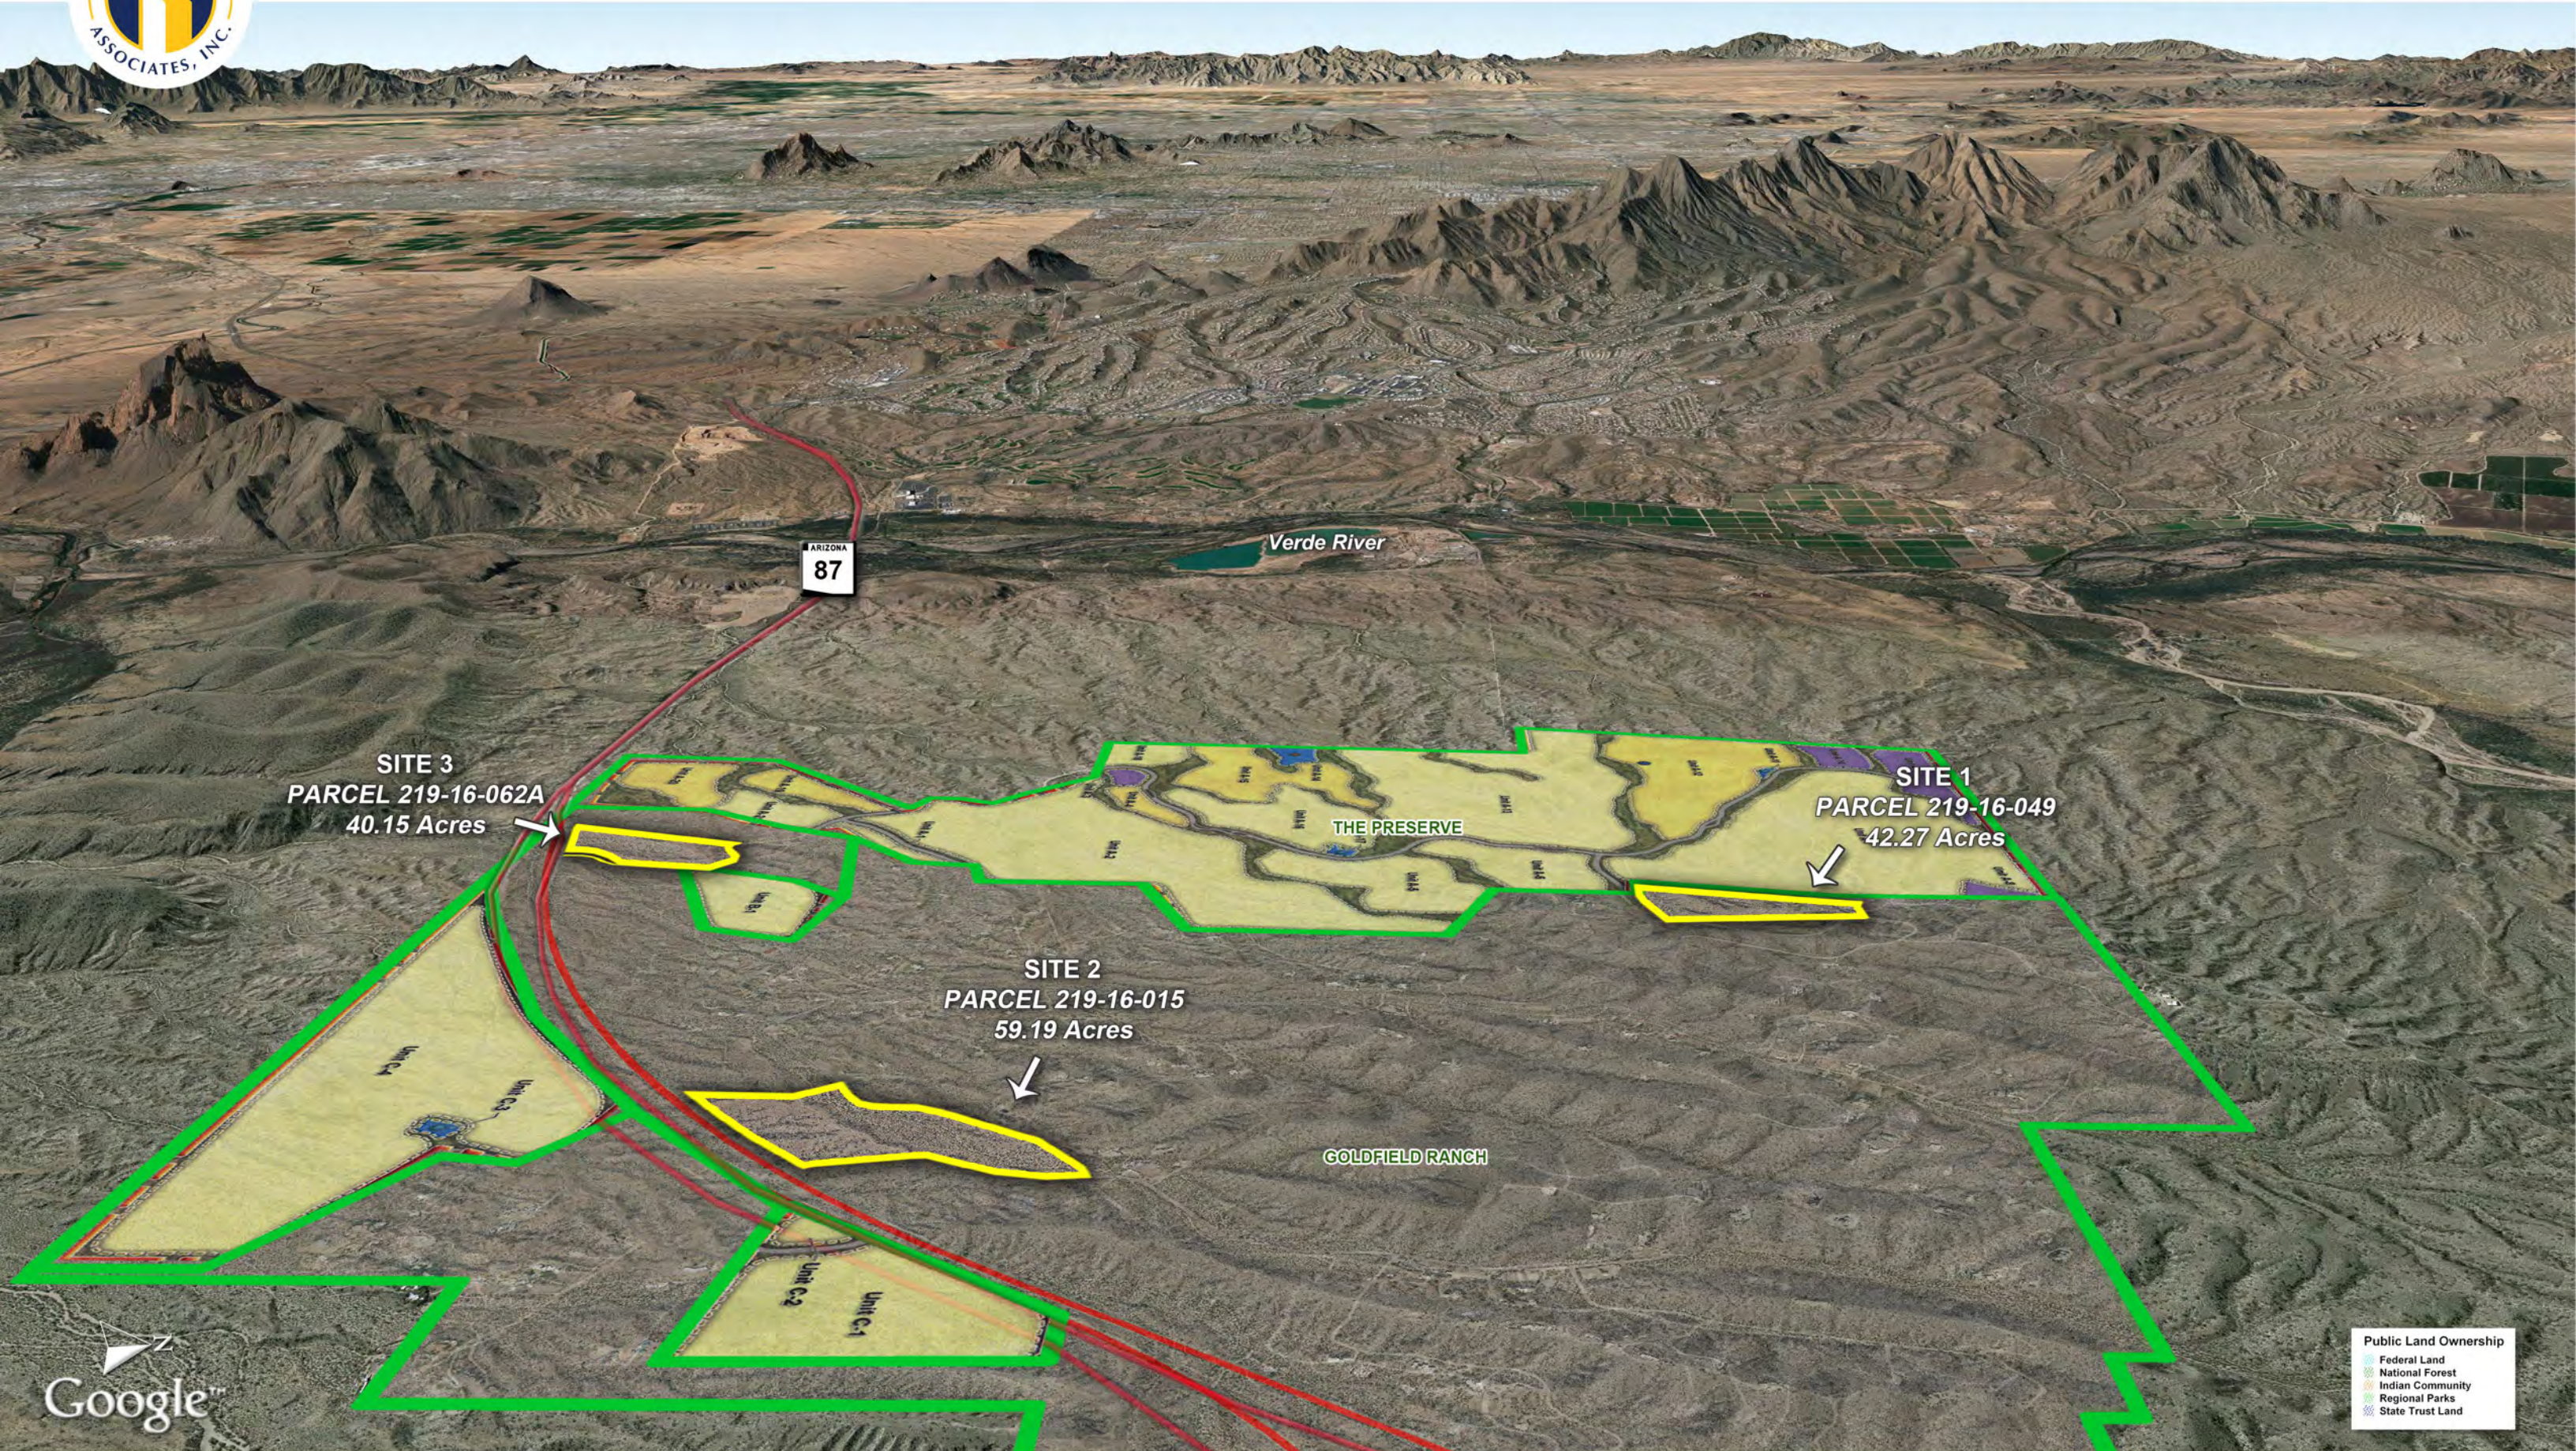

Google

Public Land Ownership

	Federal Land
	National Forest
	Indian Community
	Regional Parks
	State Trust Land