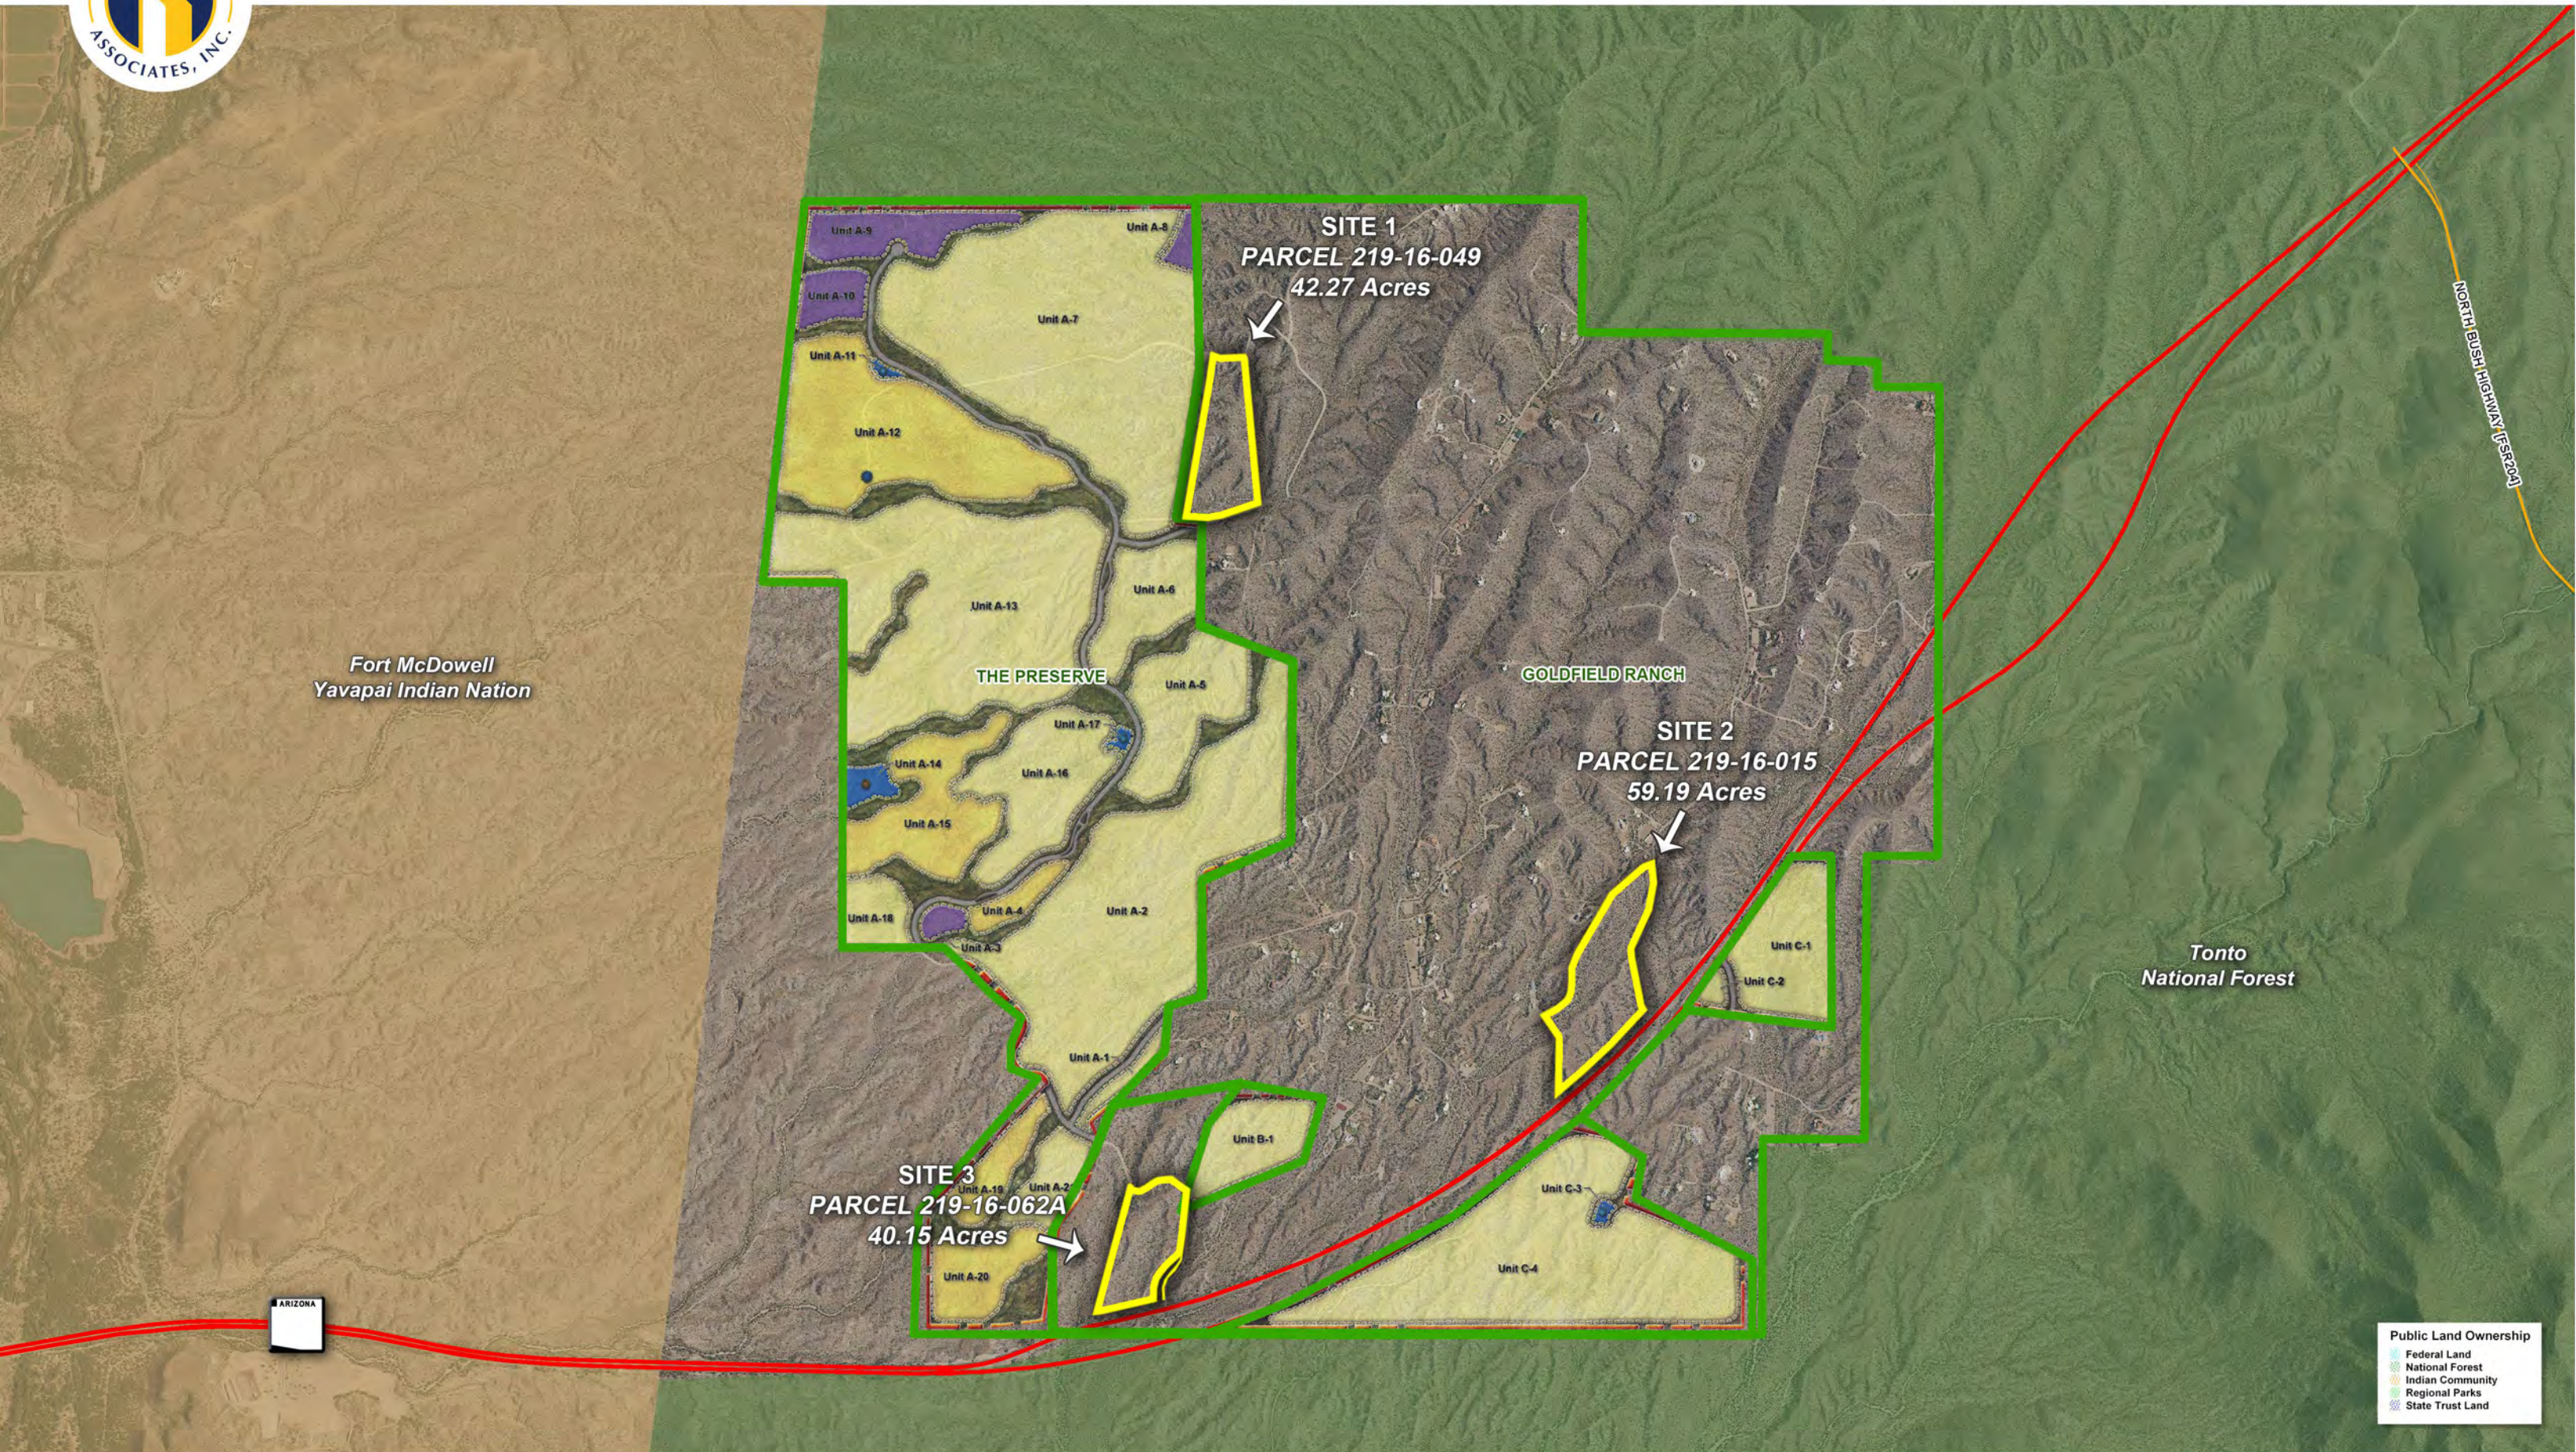

MARICOPA COUNTY, ARIZONA

GOLDFIELD RANCH

LOCATION

Located at SR 87, east of Fort McDowell Road in Maricopa County, Arizona.

SIZE

141.61 Total Acres

- Site 1: 40.15 Acres
- Site 2: 59.19 Acres
- Site 3: 42.27 Acres

ZONING

RU-190 (Minimum of 4.36 acres per residence) | Maricopa County

PRICE

Submit

TERMS

Cash

COMMENTS

Goldfield Ranch sits on the eastern slope of the lower Verde River Basin surrounded by the Tonto National Forest. Hosting nothing less than spectacular views, desert solitude is one of the single greatest attractions of the area. Beautiful homes are scattered among the rolling desert hills and natural unadulterated Sonoran Desert that is surrounded by Four Peaks, the Superstitions and the McDowell Mountains. Dirt roads that wind through the nearly 5,000 acres of Goldfield Ranch lead to almost 115 remote horse properties and spacious custom homes far from the Valley's bustle.

PARCEL AVAILABILITY

219-16-015, 219-16-049 &
219-16-062a

2020 PROPERTY TAXES

219-16-015: \$4,533.40
219-16-049: \$4,272.40
219-16-062a: \$3,494.24

Fort McDowell
Yavapai Indian Nation

THE PRESERVE

GOLDFIELD RANCH

GOLDFIELD RANCH

SITE 1
PARCEL 219-16-049
42.27 Acres

THE PRESERVE

Unit A-1
Unit A-2
Unit A-3
Unit A-4
Unit A-5
Unit A-6
Unit A-7
Unit A-8
Unit A-9
Unit A-10
Unit A-11
Unit A-12
Unit A-13
Unit A-14
Unit A-15
Unit A-16
Unit A-17
Unit A-18
Unit A-19