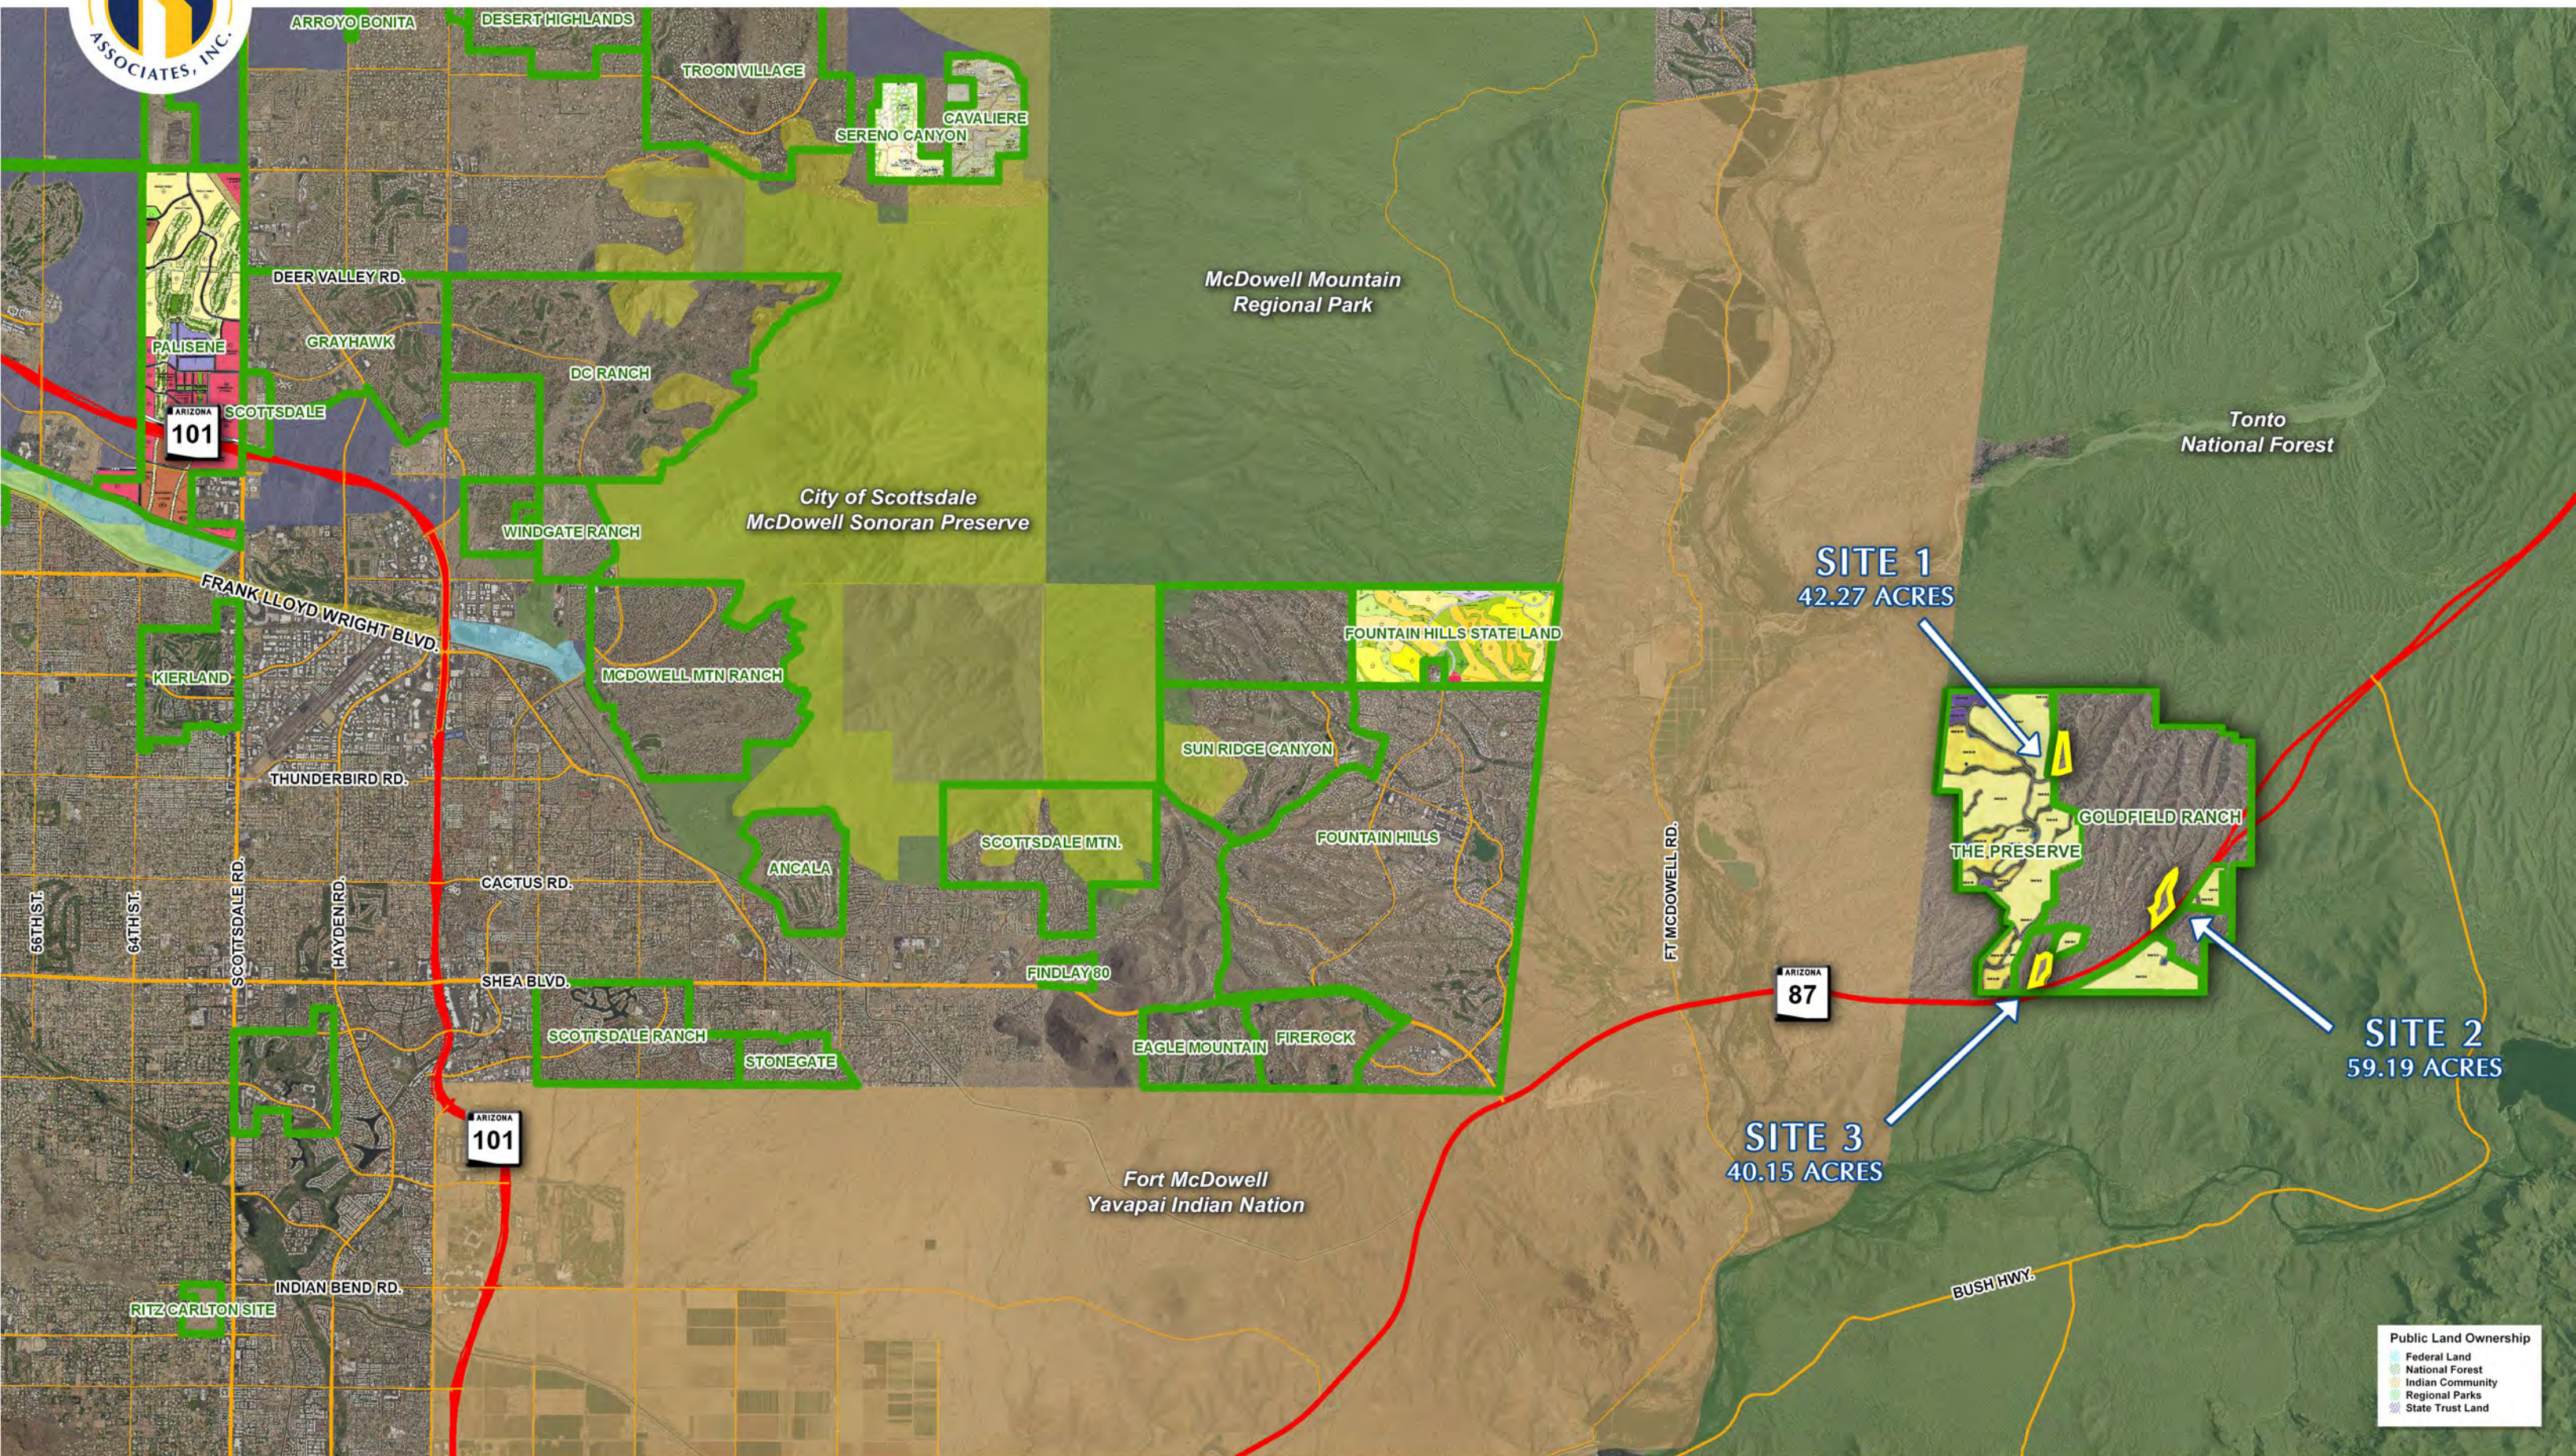

MARICOPA COUNTY, ARIZONA

GOLDFIELD RANCH

LOCATION

Located at SR 87, east of Fort McDowell Road in Maricopa County, Arizona.

SIZE

141.61 Total Acres

- Site 1: 40.15 Acres
- Site 2: 59.19 Acres
- Site 3: 42.27 Acres

ZONING

RU-190 (Minimum of 4.36 acres per residence) | Maricopa County

PRICE

Submit

TERMS

Cash

COMMENTS

Goldfield Ranch sits on the eastern slope of the lower Verde River Basin surrounded by the Tonto National Forest. Hosting nothing less than spectacular views, desert solitude is one of the single greatest attractions of the area. Beautiful homes are scattered among the rolling desert hills and natural unadulterated Sonoran Desert that is surrounded by Four Peaks, the Superstitions and the McDowell Mountains. Dirt roads that wind through the nearly 5,000 acres of Goldfield Ranch lead to almost 115 remote horse properties and spacious custom homes far from the Valley's bustle.

PARCEL AVAILABILITY

219-16-015, 219-16-049 &
219-16-062a

2020 PROPERTY TAXES

219-16-015: \$4,533.40
219-16-049: \$4,272.40
219-16-062a: \$3,494.24

Fort McDowell
Yavapai Indian Nation

THE PRESERVE

GOLDFIELD RANCH

Tonto
National Forest

Public Land Ownership

- Federal Land
- National Forest
- Indian Community
- Regional Parks
- State Trust Land

Saguaro Lake

ARIZONA
87

SITE 2
PARCEL 219-16-015
59.19 Acres

SITE 3
PARCEL 219-16-062A
40.15 Acres