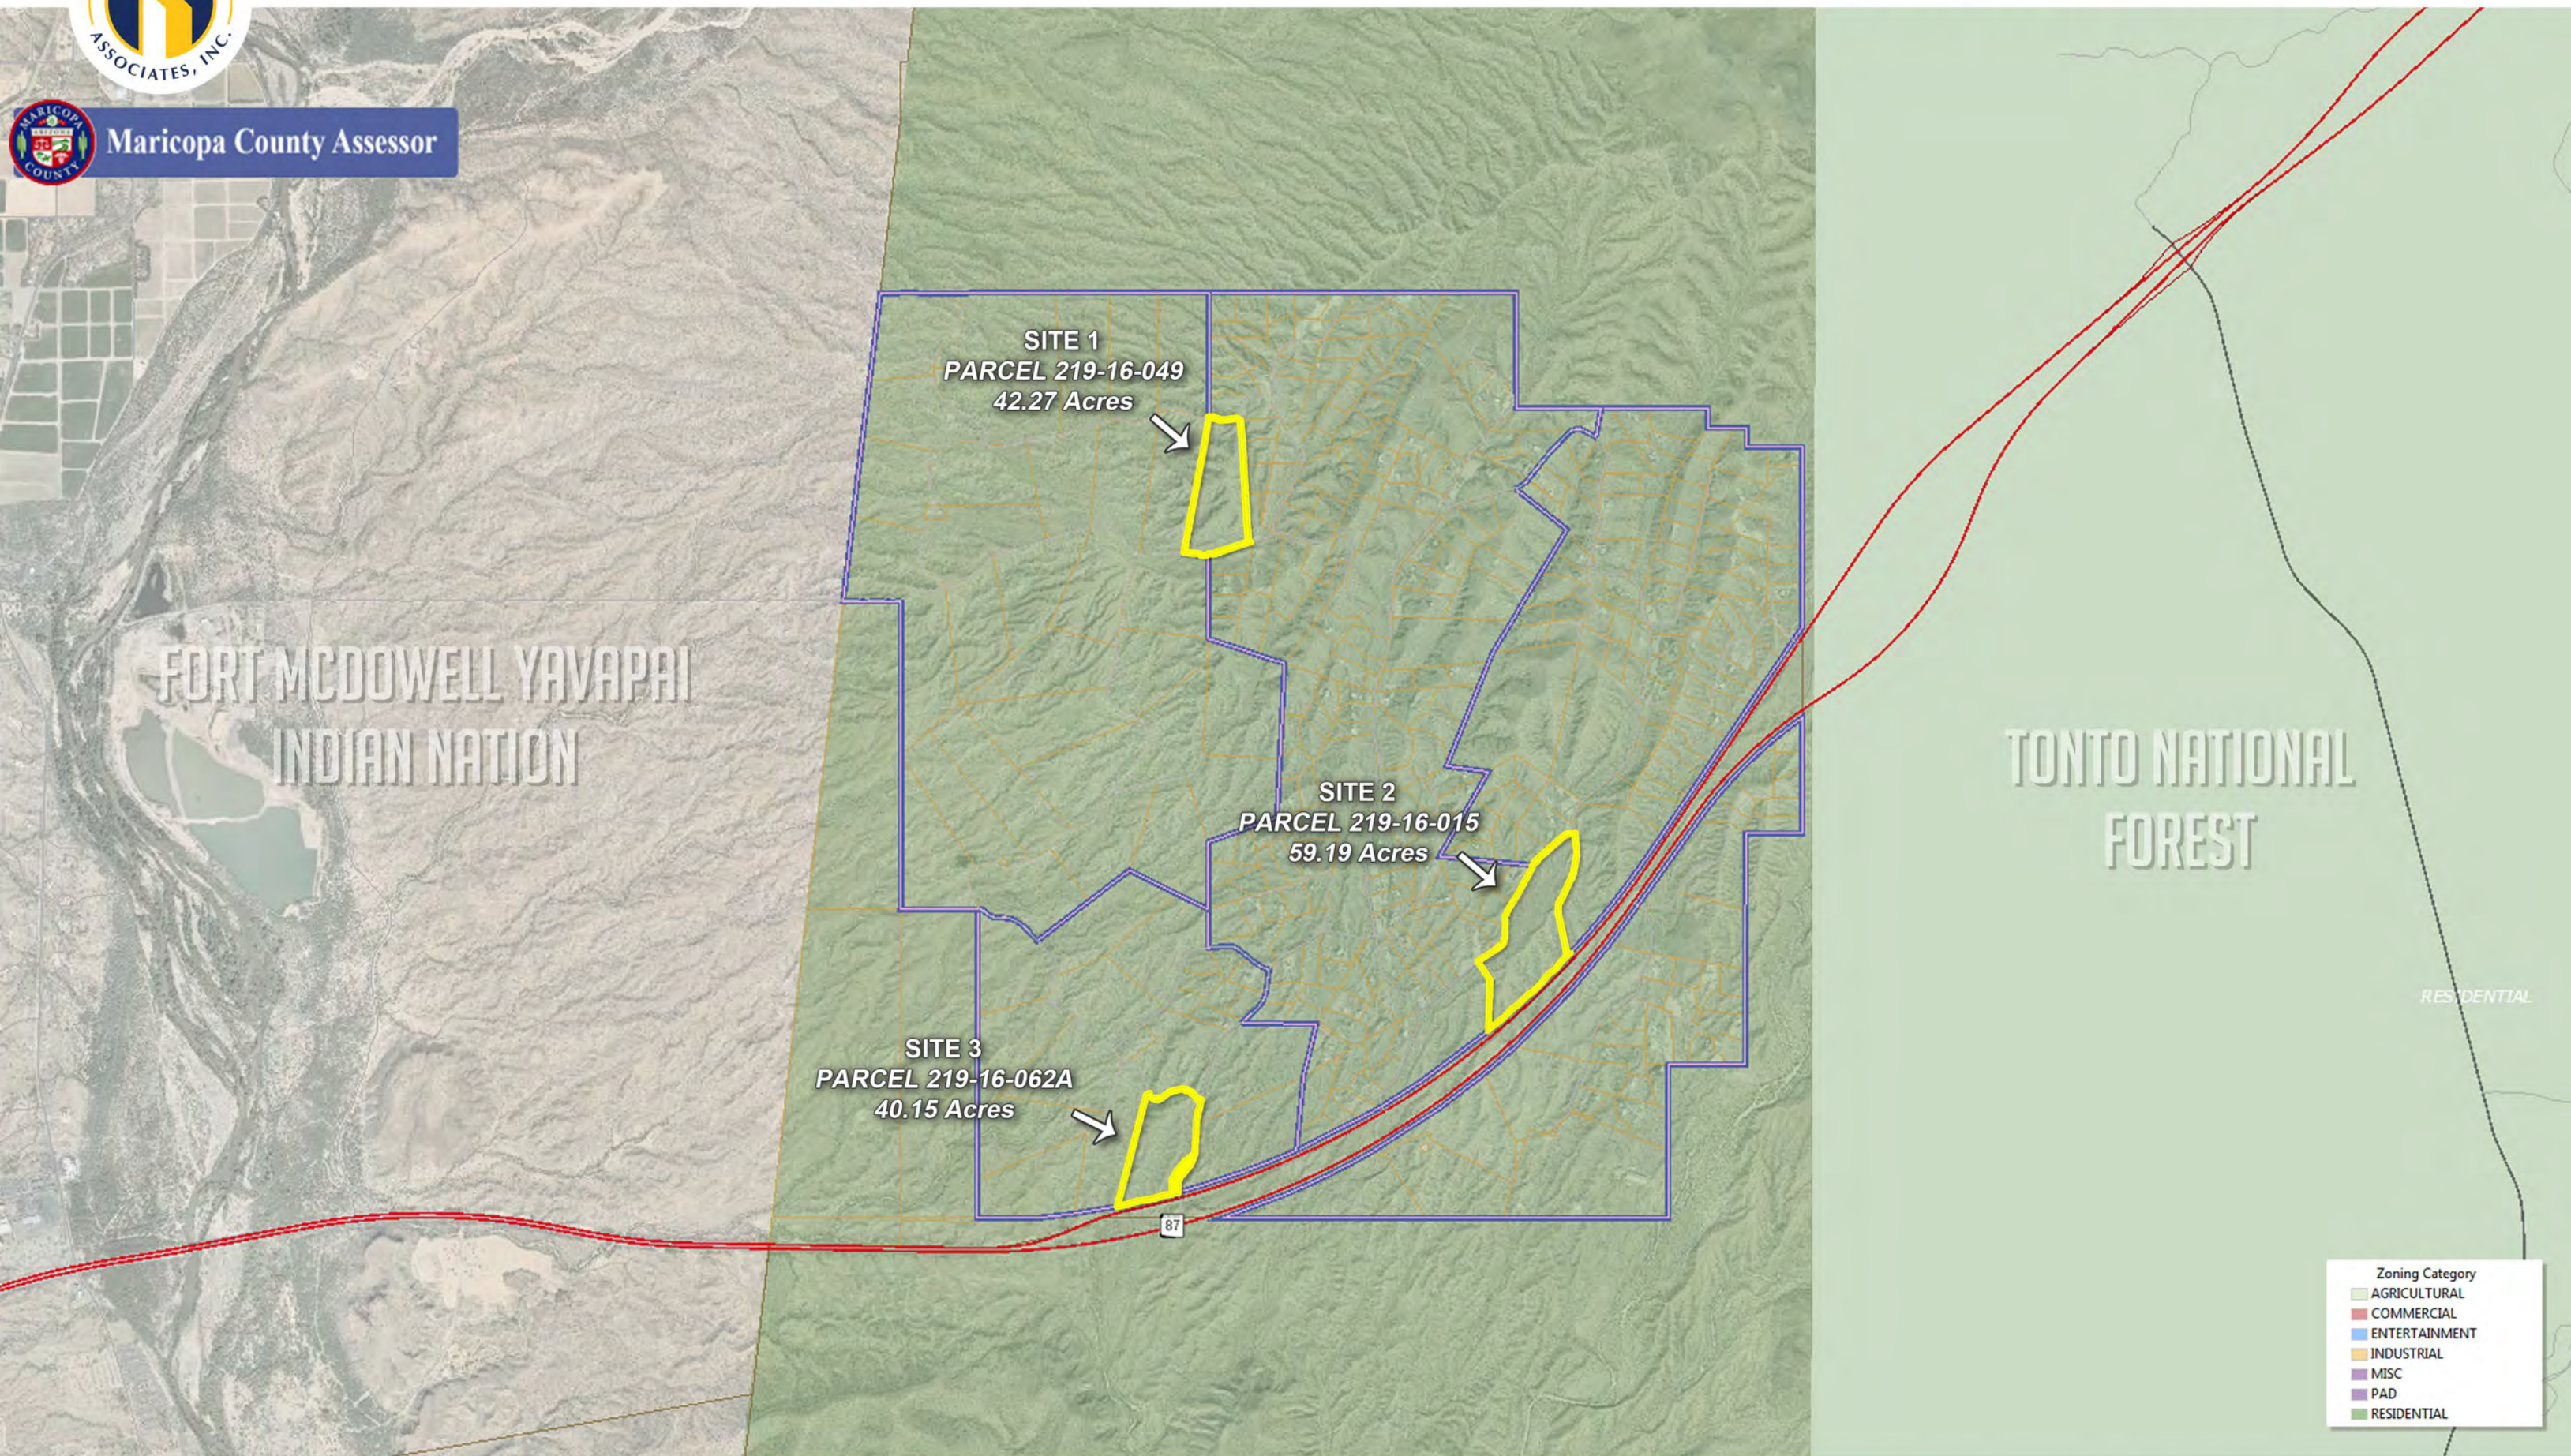

MARICOPA COUNTY, ARIZONA

GOLDFIELD RANCH

LOCATION

Located at SR 87, east of Fort McDowell Road in Maricopa County, Arizona.

SIZE

141.61 Total Acres

- Site 1: 40.15 Acres
- Site 2: 59.19 Acres
- Site 3: 42.27 Acres

ZONING

RU-190 (Minimum of 4.36 acres per residence) | Maricopa County

PRICE

Submit

TERMS

Cash

COMMENTS

Goldfield Ranch sits on the eastern slope of the lower Verde River Basin surrounded by the Tonto National Forest. Hosting nothing less than spectacular views, desert solitude is one of the single greatest attractions of the area. Beautiful homes are scattered among the rolling desert hills and natural unadulterated Sonoran Desert that is surrounded by Four Peaks, the Superstitions and the McDowell Mountains. Dirt roads that wind through the nearly 5,000 acres of Goldfield Ranch lead to almost 115 remote horse properties and spacious custom homes far from the Valley's bustle.

Public Land Ownership

- Federal Land
- National Forest
- Indian Community
- Regional Parks
- State Trust Land

Google

Public Land Ownership

	Federal Land
	National Forest
	Indian Community
	Regional Parks
	State Trust Land

Maricopa County Assessor

FORT MCDOWELL YAVAPAI
INDIAN NATION

TONTO NATIONAL
FOREST

RESIDENTIAL

Zoning Category	
■	AGRICULTURAL
■	COMMERCIAL
■	ENTERTAINMENT
■	INDUSTRIAL
■	MISC
■	PAD
■	RESIDENTIAL