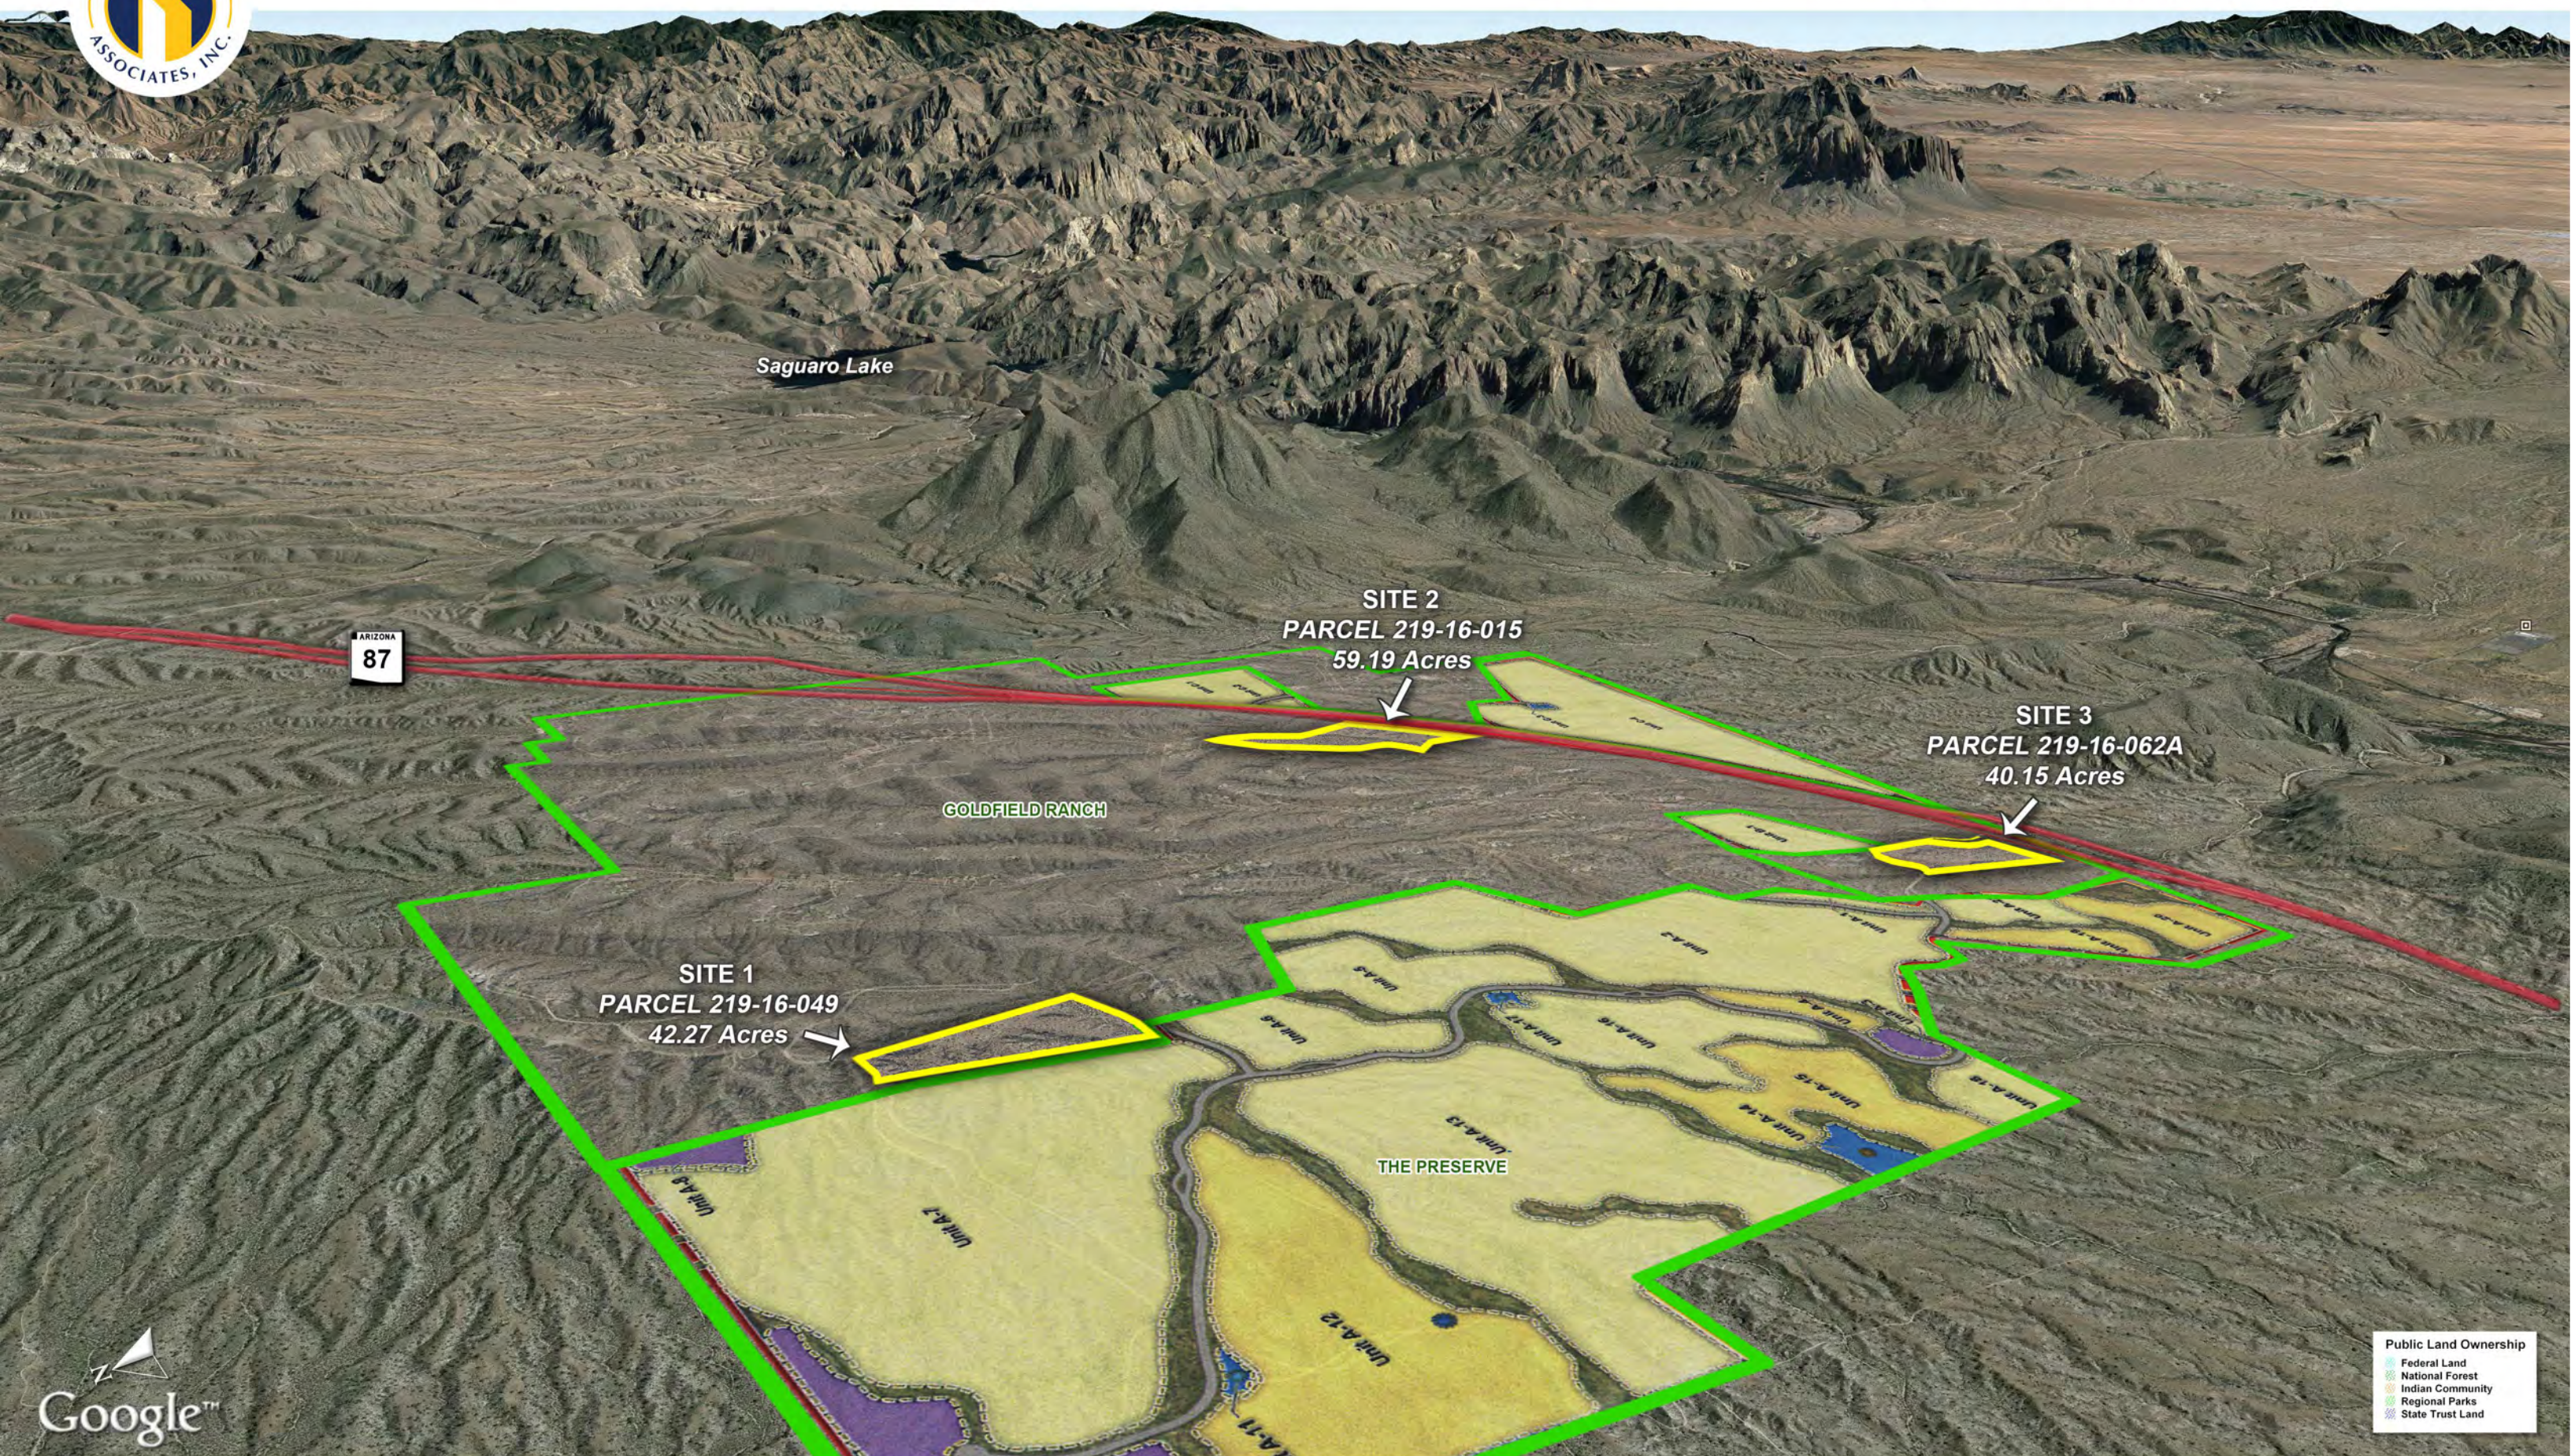

MARICOPA COUNTY, ARIZONA

GOLDFIELD RANCH

LOCATION

Located at SR 87, east of Fort McDowell Road in Maricopa County, Arizona.

SIZE

141.61 Total Acres

- Site 1: 40.15 Acres
- Site 2: 59.19 Acres
- Site 3: 42.27 Acres

ZONING

RU-190 (Minimum of 4.36 acres per residence) | Maricopa County

PRICE

Submit

TERMS

Cash

COMMENTS

Goldfield Ranch sits on the eastern slope of the lower Verde River Basin surrounded by the Tonto National Forest. Hosting nothing less than spectacular views, desert solitude is one of the single greatest attractions of the area. Beautiful homes are scattered among the rolling desert hills and natural unadulterated Sonoran Desert that is surrounded by Four Peaks, the Superstitions and the McDowell Mountains. Dirt roads that wind through the nearly 5,000 acres of Goldfield Ranch lead to almost 115 remote horse properties and spacious custom homes far from the Valley's bustle.

PARCEL AVAILABILITY

219-16-015, 219-16-049 &
219-16-062a

2020 PROPERTY TAXES

219-16-015: \$4,533.40
219-16-049: \$4,272.40
219-16-062a: \$3,494.24

Fort McDowell
Yavapai Indian Nation

THE PRESERVE

GOLDFIELD RANCH

Tonto
National Forest

Public Land Ownership

- Federal Land
- National Forest
- Indian Community
- Regional Parks
- State Trust Land

Saguaro Lake

ARIZONA
87

SITE 2
PARCEL 219-16-015
59.19 Acres

SITE 3
PARCEL 219-16-062A
40.15 Acres