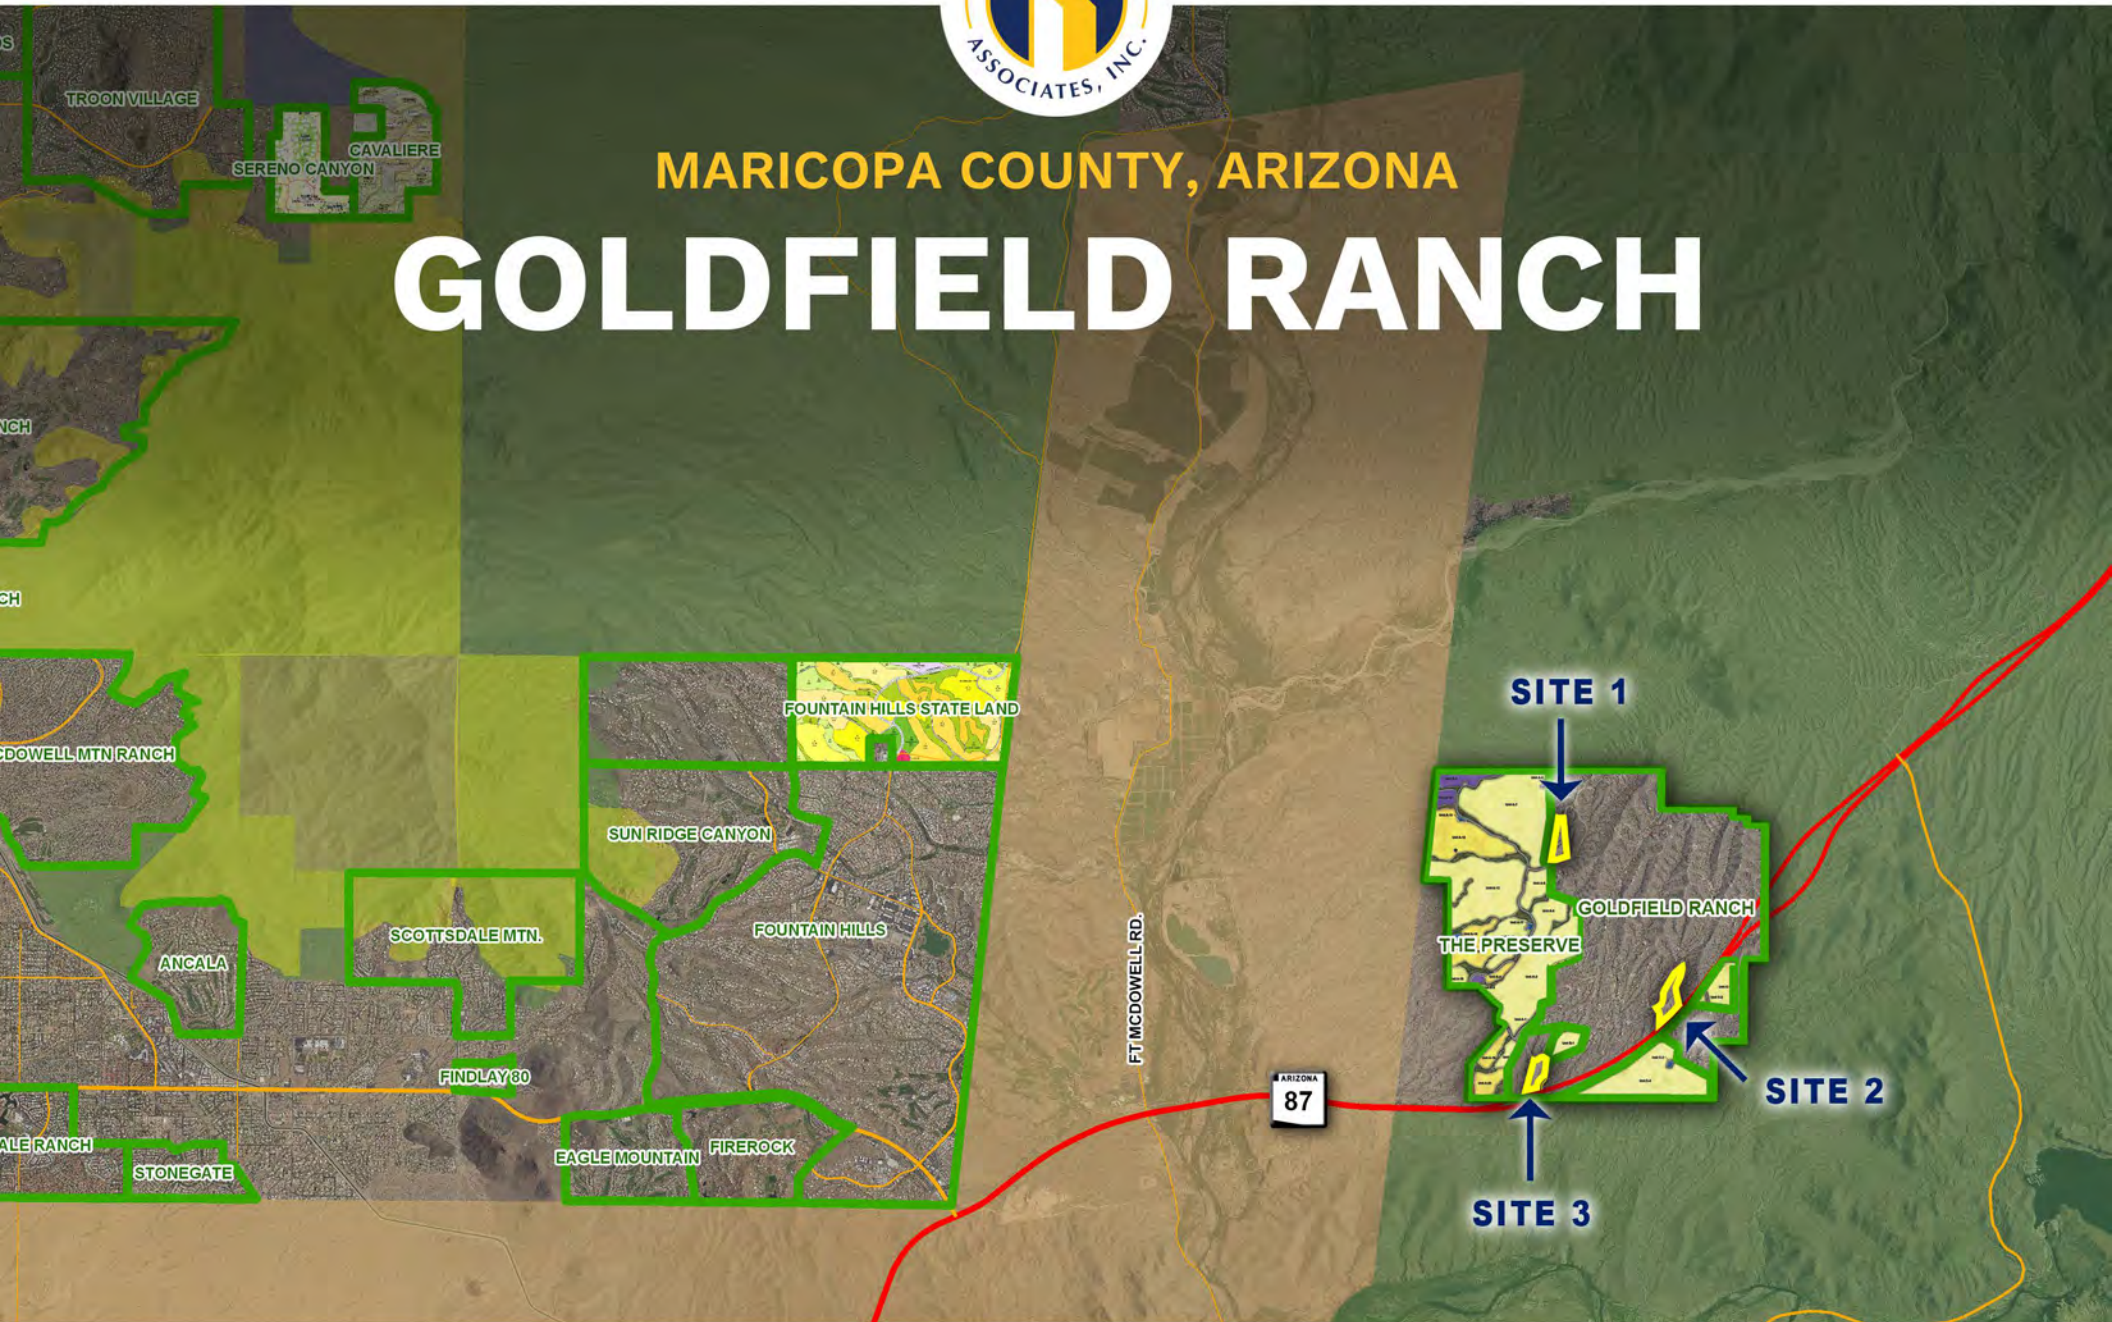

GOLDFIELD RANCH

PHONE 480.367.0700 / FAX 480.367.8341
www.NathanLandAZ.com

7600 East Doubletree Ranch Road, Suite 150
Scottsdale, AZ 85258