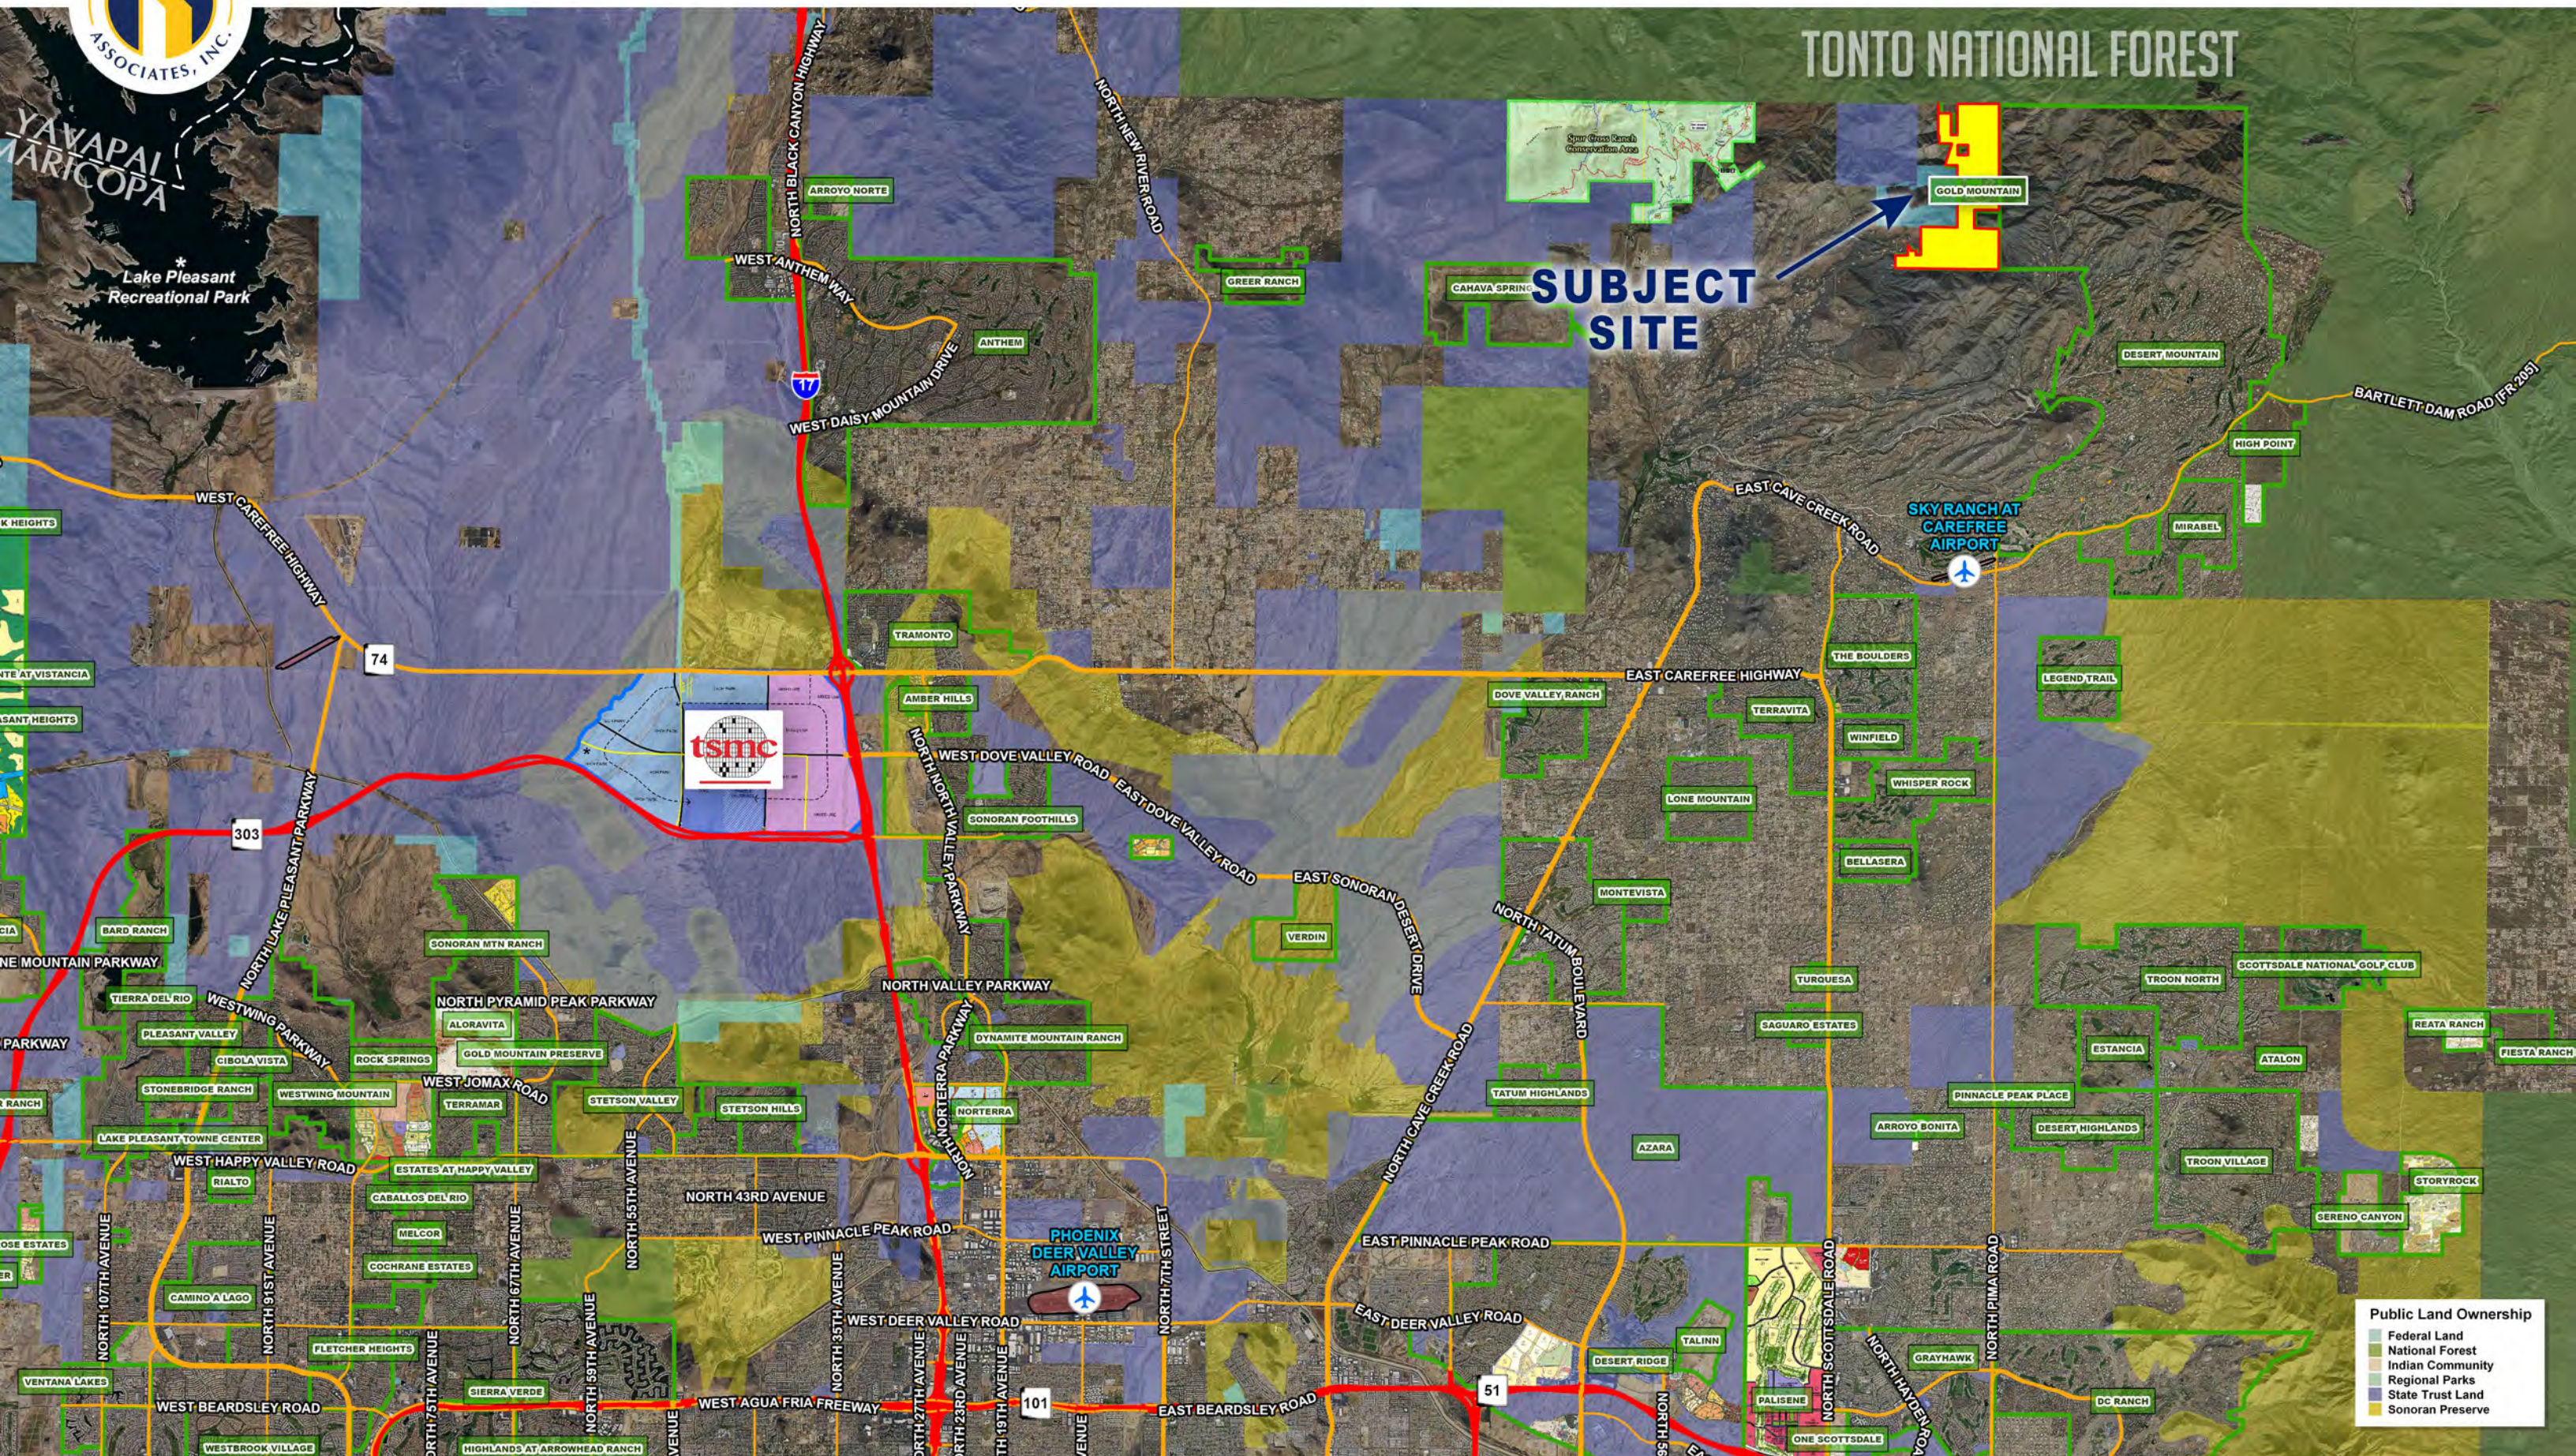

Public Land Ownership

- Federal Land
- National Forest
- Indian Community
- Regional Parks
- State Trust Land
- Sonoran Preserve