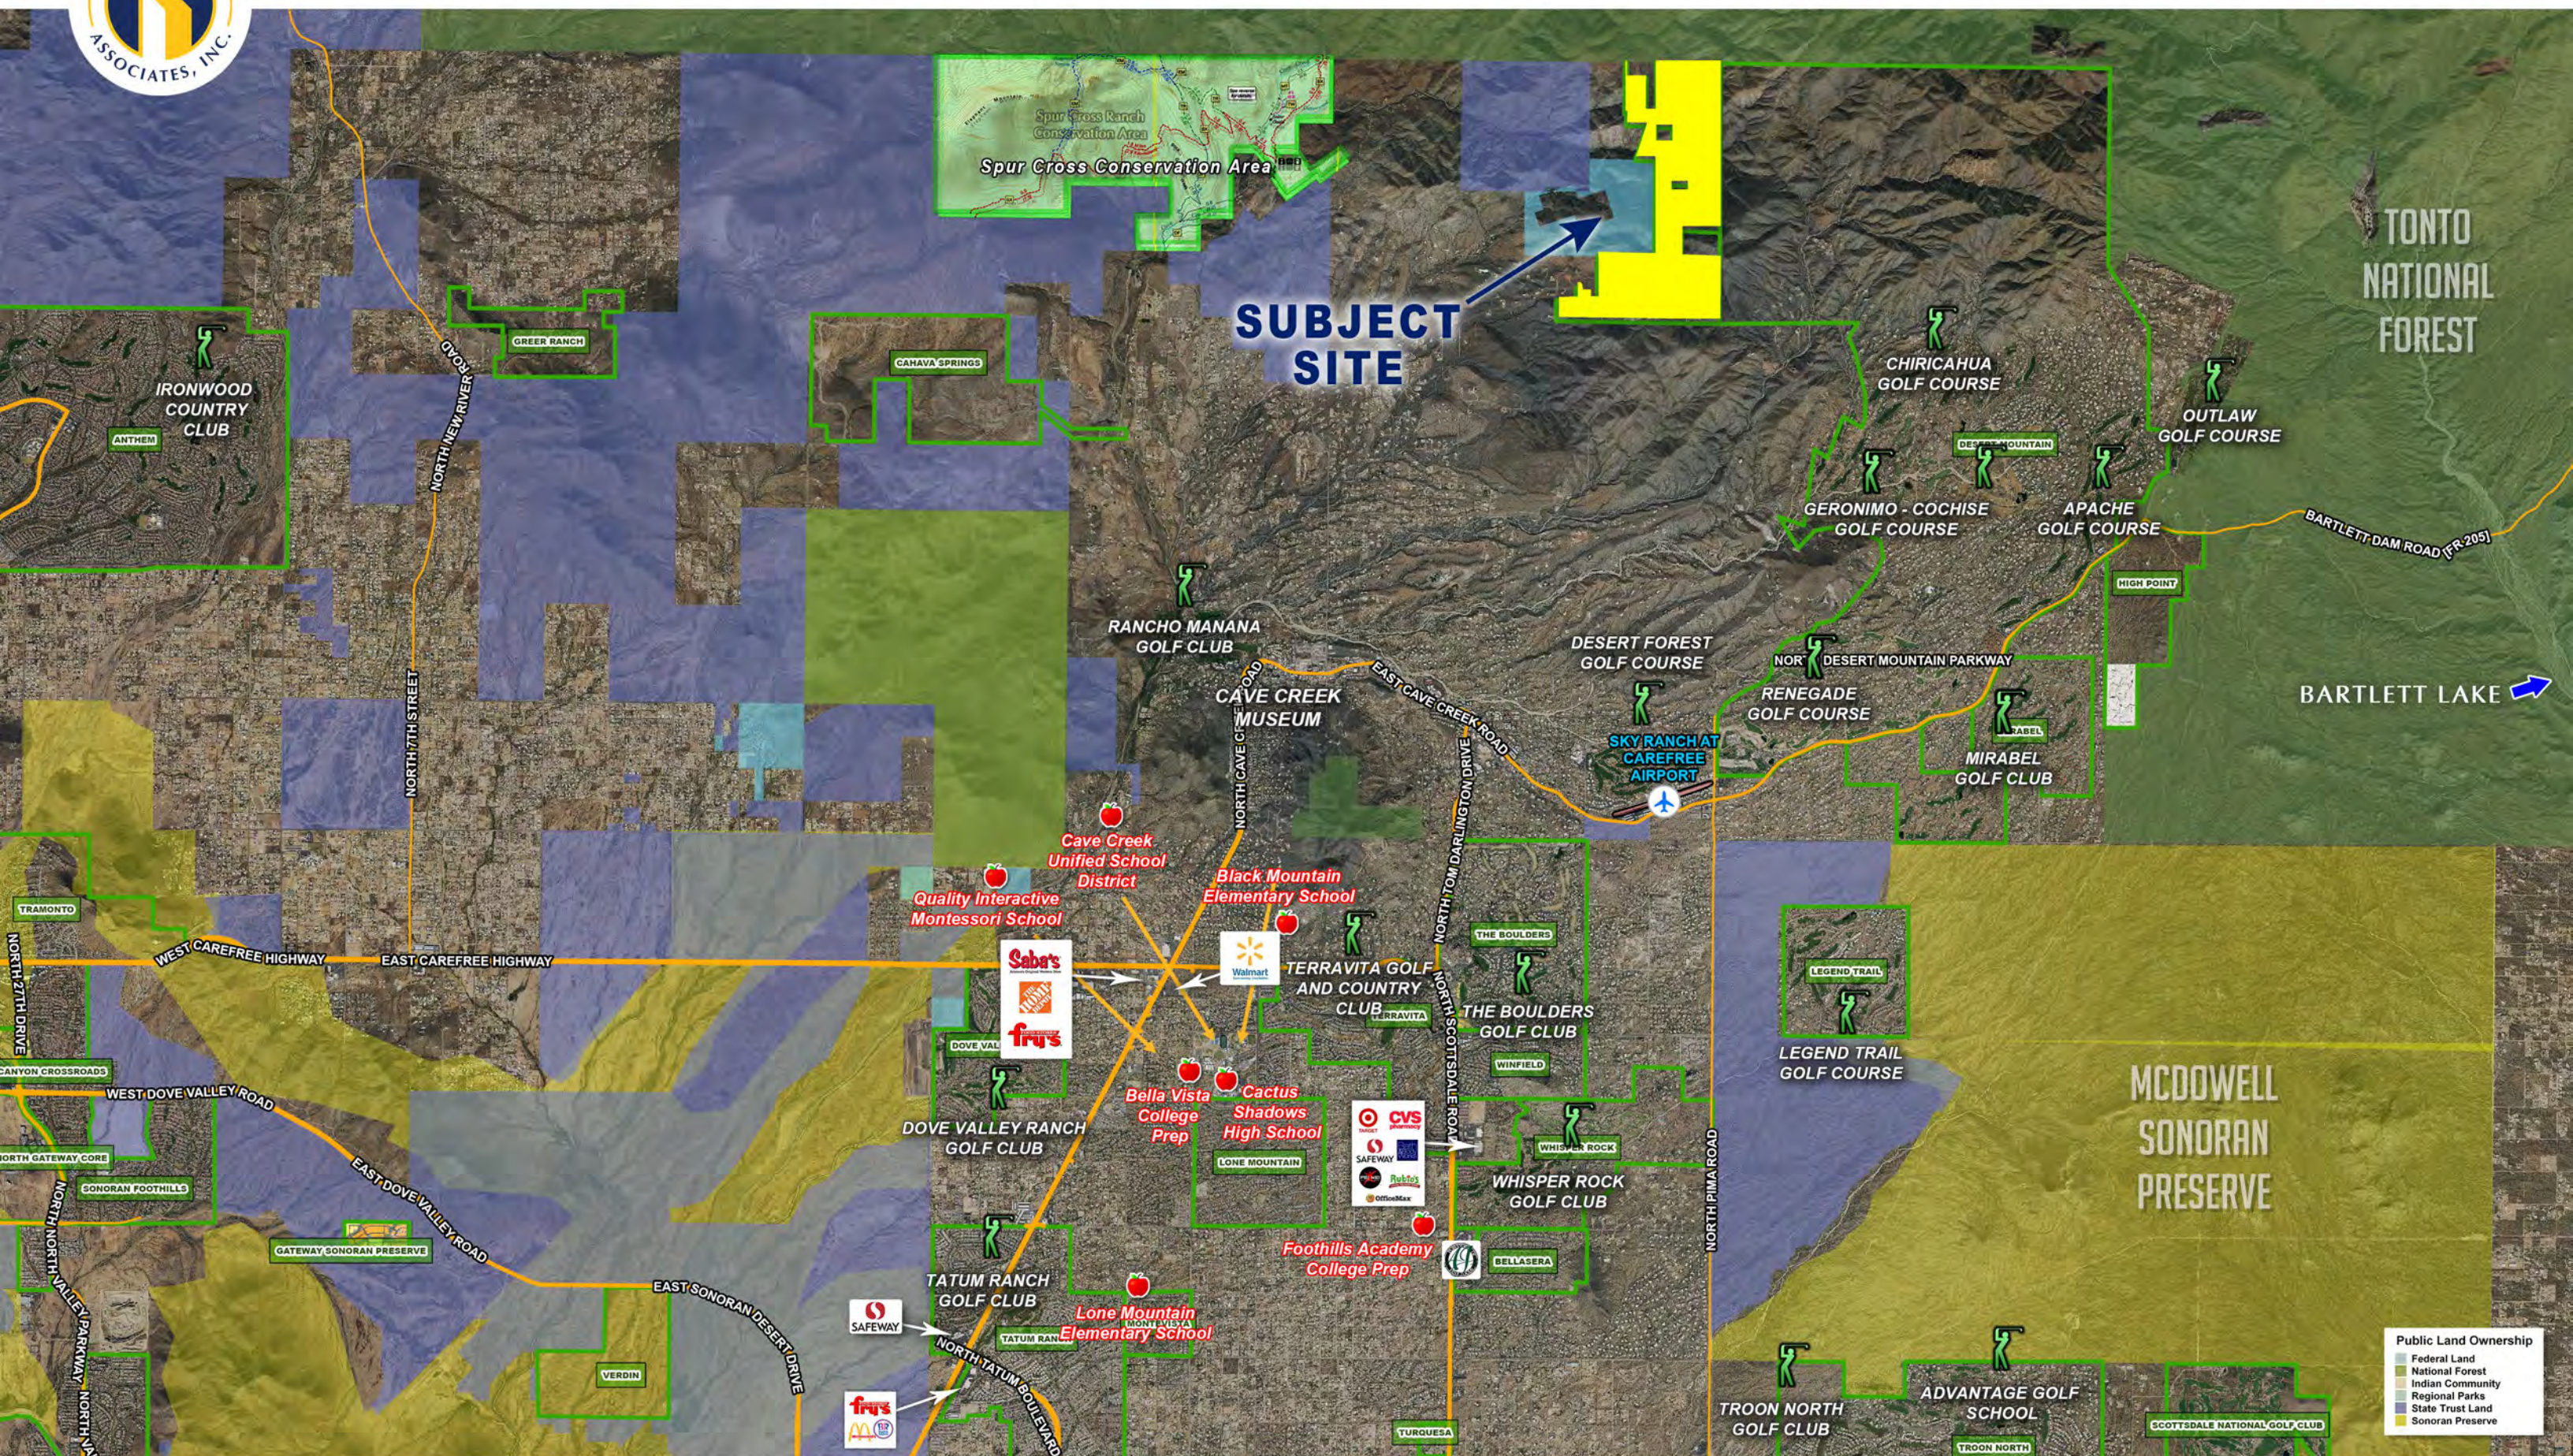

NORTHERN MARICOPA COUNTY, ARIZONA

GOLD MOUNTAIN

LOCATION

Located east of the northeast corner of School House Road and Fleming Springs Road in Maricopa County, Arizona.

SIZE AND PARCEL INFORMATION

Parcel	Acreage	2022 Property Taxes
202-17-026D	62.49	\$18.60
202-17-001Q	40.00	\$11.92
202-17-001R	89.56	\$26.70
202-17-001P	30.00	\$8.96
202-17-050	64.76	\$19.34
202-17-054	36.20	\$10.76
202-17-055	36.22	\$10.76
202-17-048A	36.60	\$10.96
202-17-047A	36.29	\$10.82
202-17-049A	41.24	\$12.30

- Federal Land
- National Forest
- Indian Community
- Regional Parks
- State Trust Land
- Sonoran Preserve

TONTO NATIONAL FOREST

DOWNTOWN CAVE CREEK

CAREFREE BISTRO	CELLAR 13	LARIAT RESTAURANT AND LOUNGE
TONTO BAR AND GRILL	CARTWRIGHT'S SONORAN RANCH HOUSE	CAFE BINK
LOCAL JOHNNY'S	BRYAN'S BLACK MOUNTAIN BBQ	GROTTO CAFE
OREGANO'S	GIORDANO'S TRATTORIA ROMANA	ENGLISH ROSE TEA ROOM
CAREFREE RESORT & CONFERENCE CENTER	CAVE CREEK TAP HAUS GRILL	HORNYY TOAD

Lotting Summary		
Lot #	Lot Size Acreage	Buidling Envelope Size
1	36.0	59,659
2	36.0	64,594
3	39.2	47,842
4	36.7	51,137
5	37.9	49,802
6	39.8	50,209
7	40.0	75,000
8	40.0	117,000
9	50.5	48,885
10	36.0	59,095
11	36.0	53,198
12	36.9	44,285
13	36.0	40,177
14	36.0	61,554
15	36.0	91,000
16	51.8	72,000
17	36.0	88,000
18	36.0	71,000
19	36.5	110,000
20	45.6	154,000
21	45.4	142,000

GOLD MOUNTAIN
CAREFREE, ARIZONA
CONCEPTUAL LOTTING PLAN