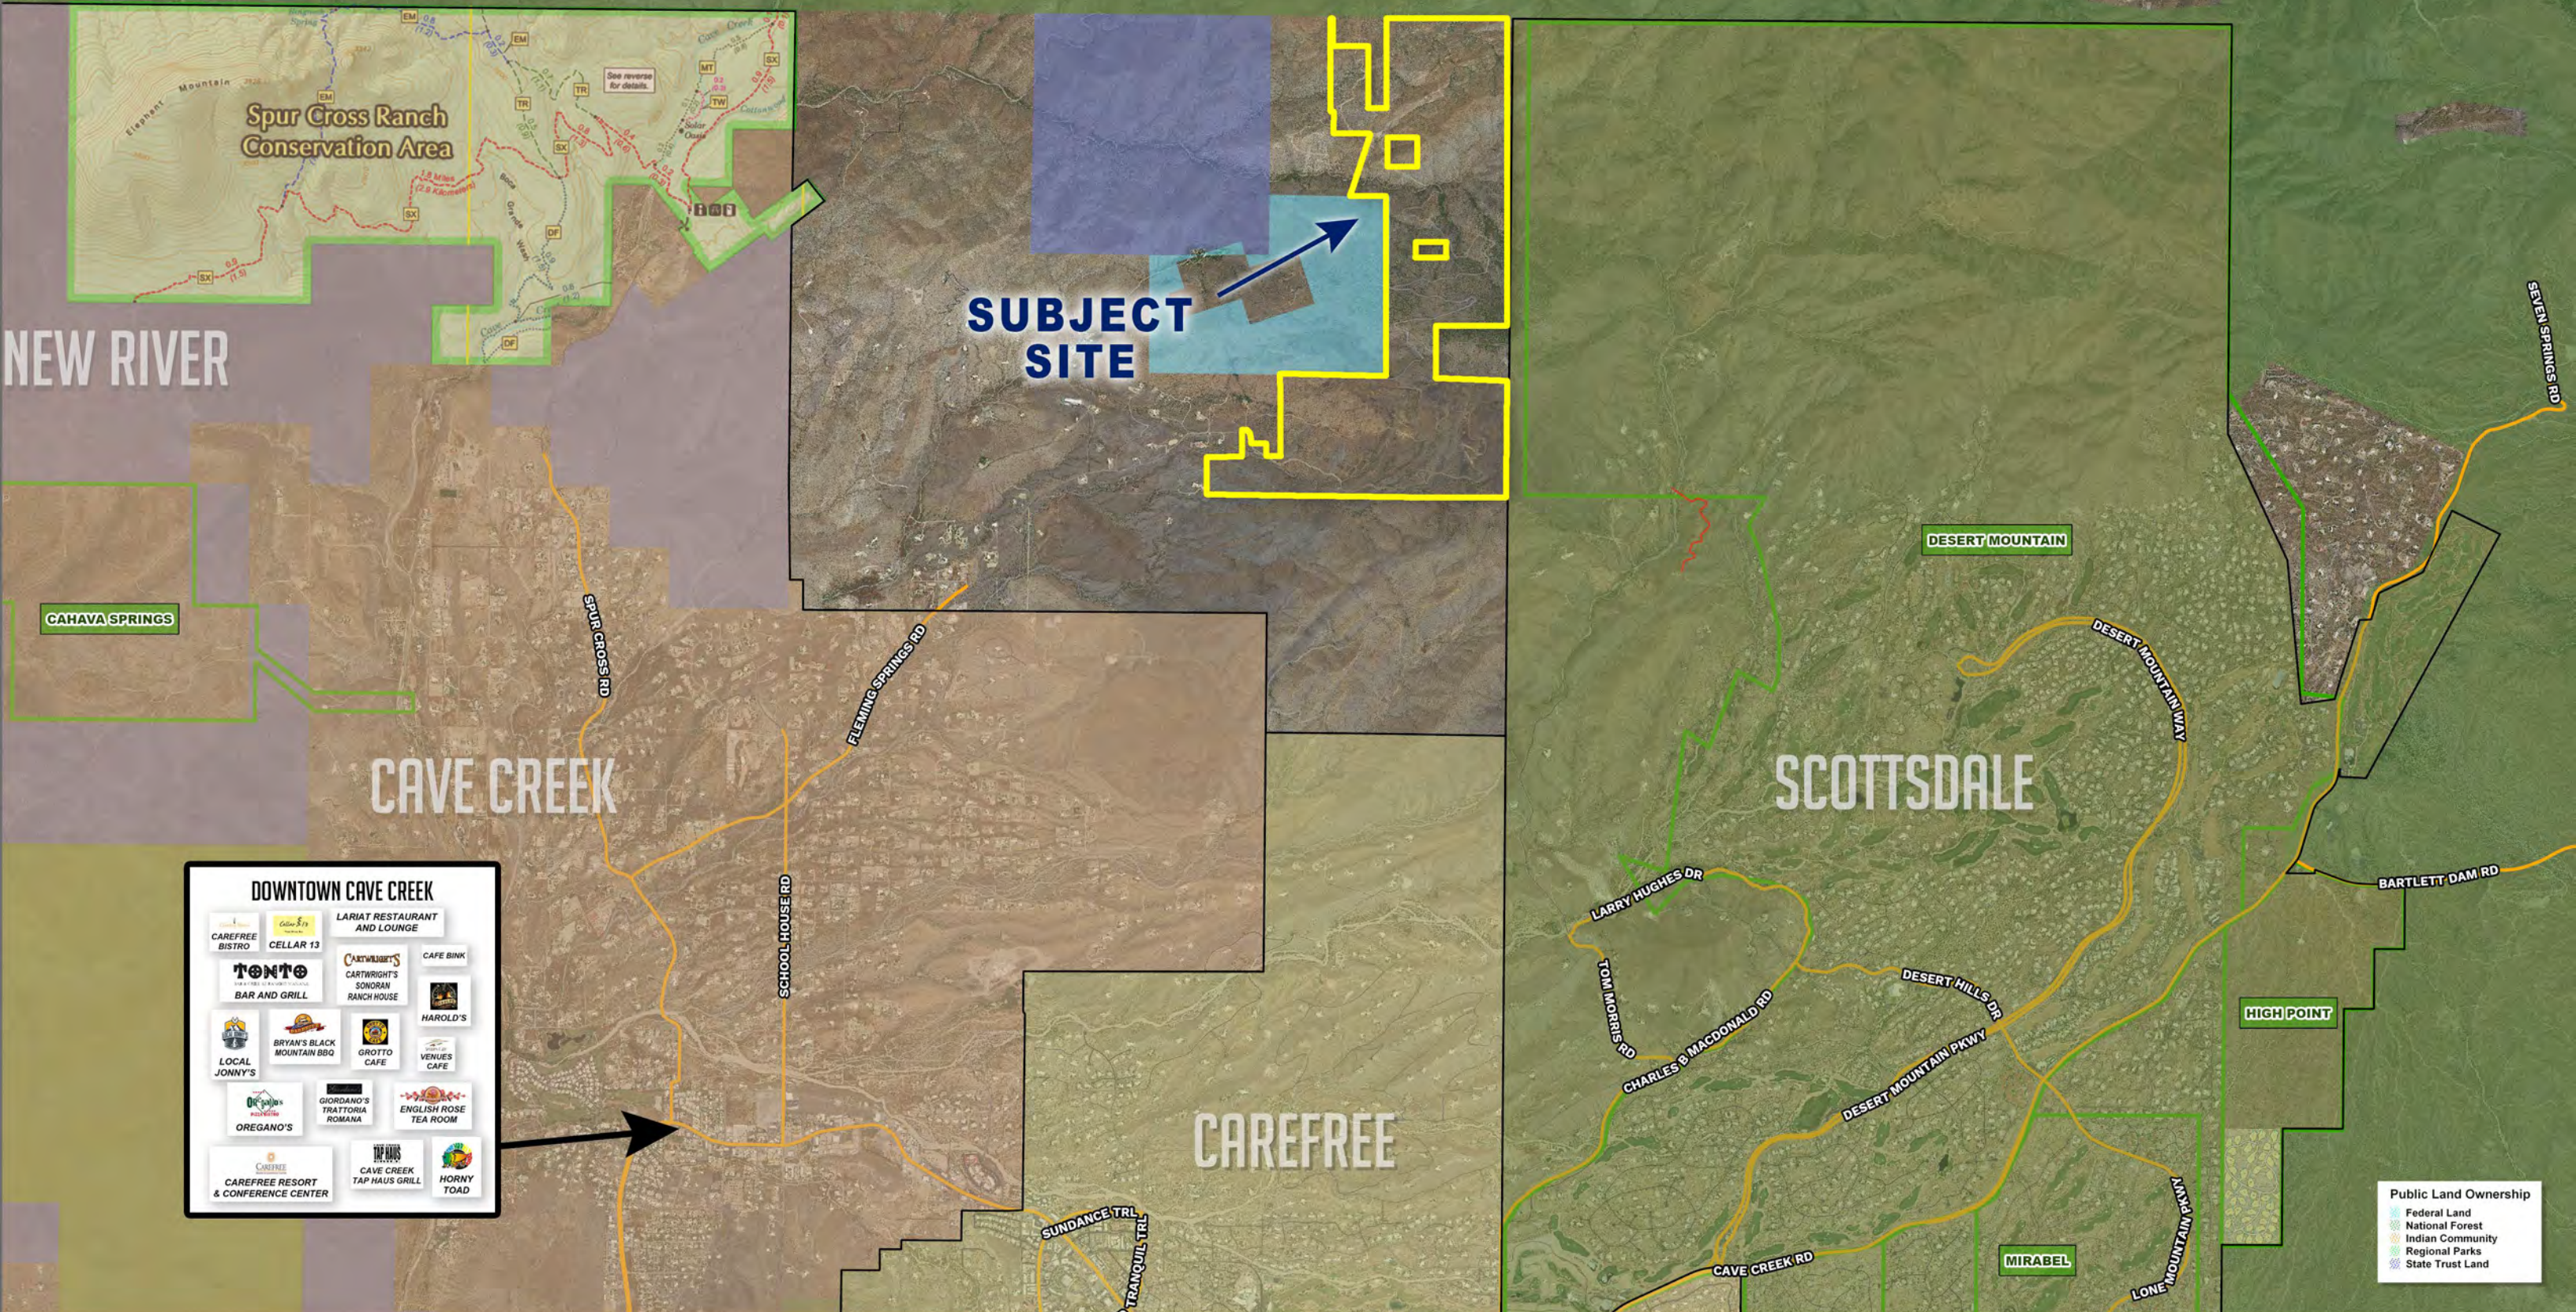

NORTHERN MARICOPA COUNTY, ARIZONA

GOLD MOUNTAIN

LOCATION

Located east of the northeast corner of School House Road and Fleming Springs Road in Maricopa County, Arizona.

SIZE AND PARCEL INFORMATION

Parcel	Acreage	2022 Property Taxes
202-17-026D	62.49	\$18.60
202-17-001Q	40.00	\$11.92
202-17-001R	89.56	\$26.70
202-17-001P	30.00	\$8.96
202-17-050	64.76	\$19.34
202-17-054	36.20	\$10.76
202-17-055	36.22	\$10.76
202-17-048A	36.60	\$10.96
202-17-047A	36.29	\$10.82
202-17-049A	41.24	\$12.30

- Federal Land
- National Forest
- Indian Community
- Regional Parks
- State Trust Land
- Sonoran Preserve

TONTO NATIONAL FOREST

DOWNTOWN CAVE CREEK

CAREFREE BISTRO	CELLAR 13	LARIAT RESTAURANT AND LOUNGE
TONTO BAR AND GRILL	CARTWRIGHT'S SONORAN RANCH HOUSE	CAFE BINK
LOCAL JOHNNY'S	BRYAN'S BLACK MOUNTAIN BBQ	GROTTO CAFE
OREGANO'S	GIORDANO'S TRATTORIA ROMANA	ENGLISH ROSE TEA ROOM
CAREFREE RESORT & CONFERENCE CENTER	CAVE CREEK TAP HAUS GRILL	HORNYY TOAD

Lotting Summary		
Lot #	Lot Size Acreage	Buidling Envelope Size
1	36.0	59,659
2	36.0	64,594
3	39.2	47,842
4	36.7	51,137
5	37.9	49,802
6	39.8	50,209
7	40.0	75,000
8	40.0	117,000
9	50.5	48,885
10	36.0	59,095
11	36.0	53,198
12	36.9	44,285
13	36.0	40,177
14	36.0	61,554
15	36.0	91,000
16	51.8	72,000
17	36.0	88,000
18	36.0	71,000
19	36.5	110,000
20	45.6	154,000
21	45.4	142,000

GOLD MOUNTAIN
CAREFREE, ARIZONA
CONCEPTUAL LOTTING PLAN