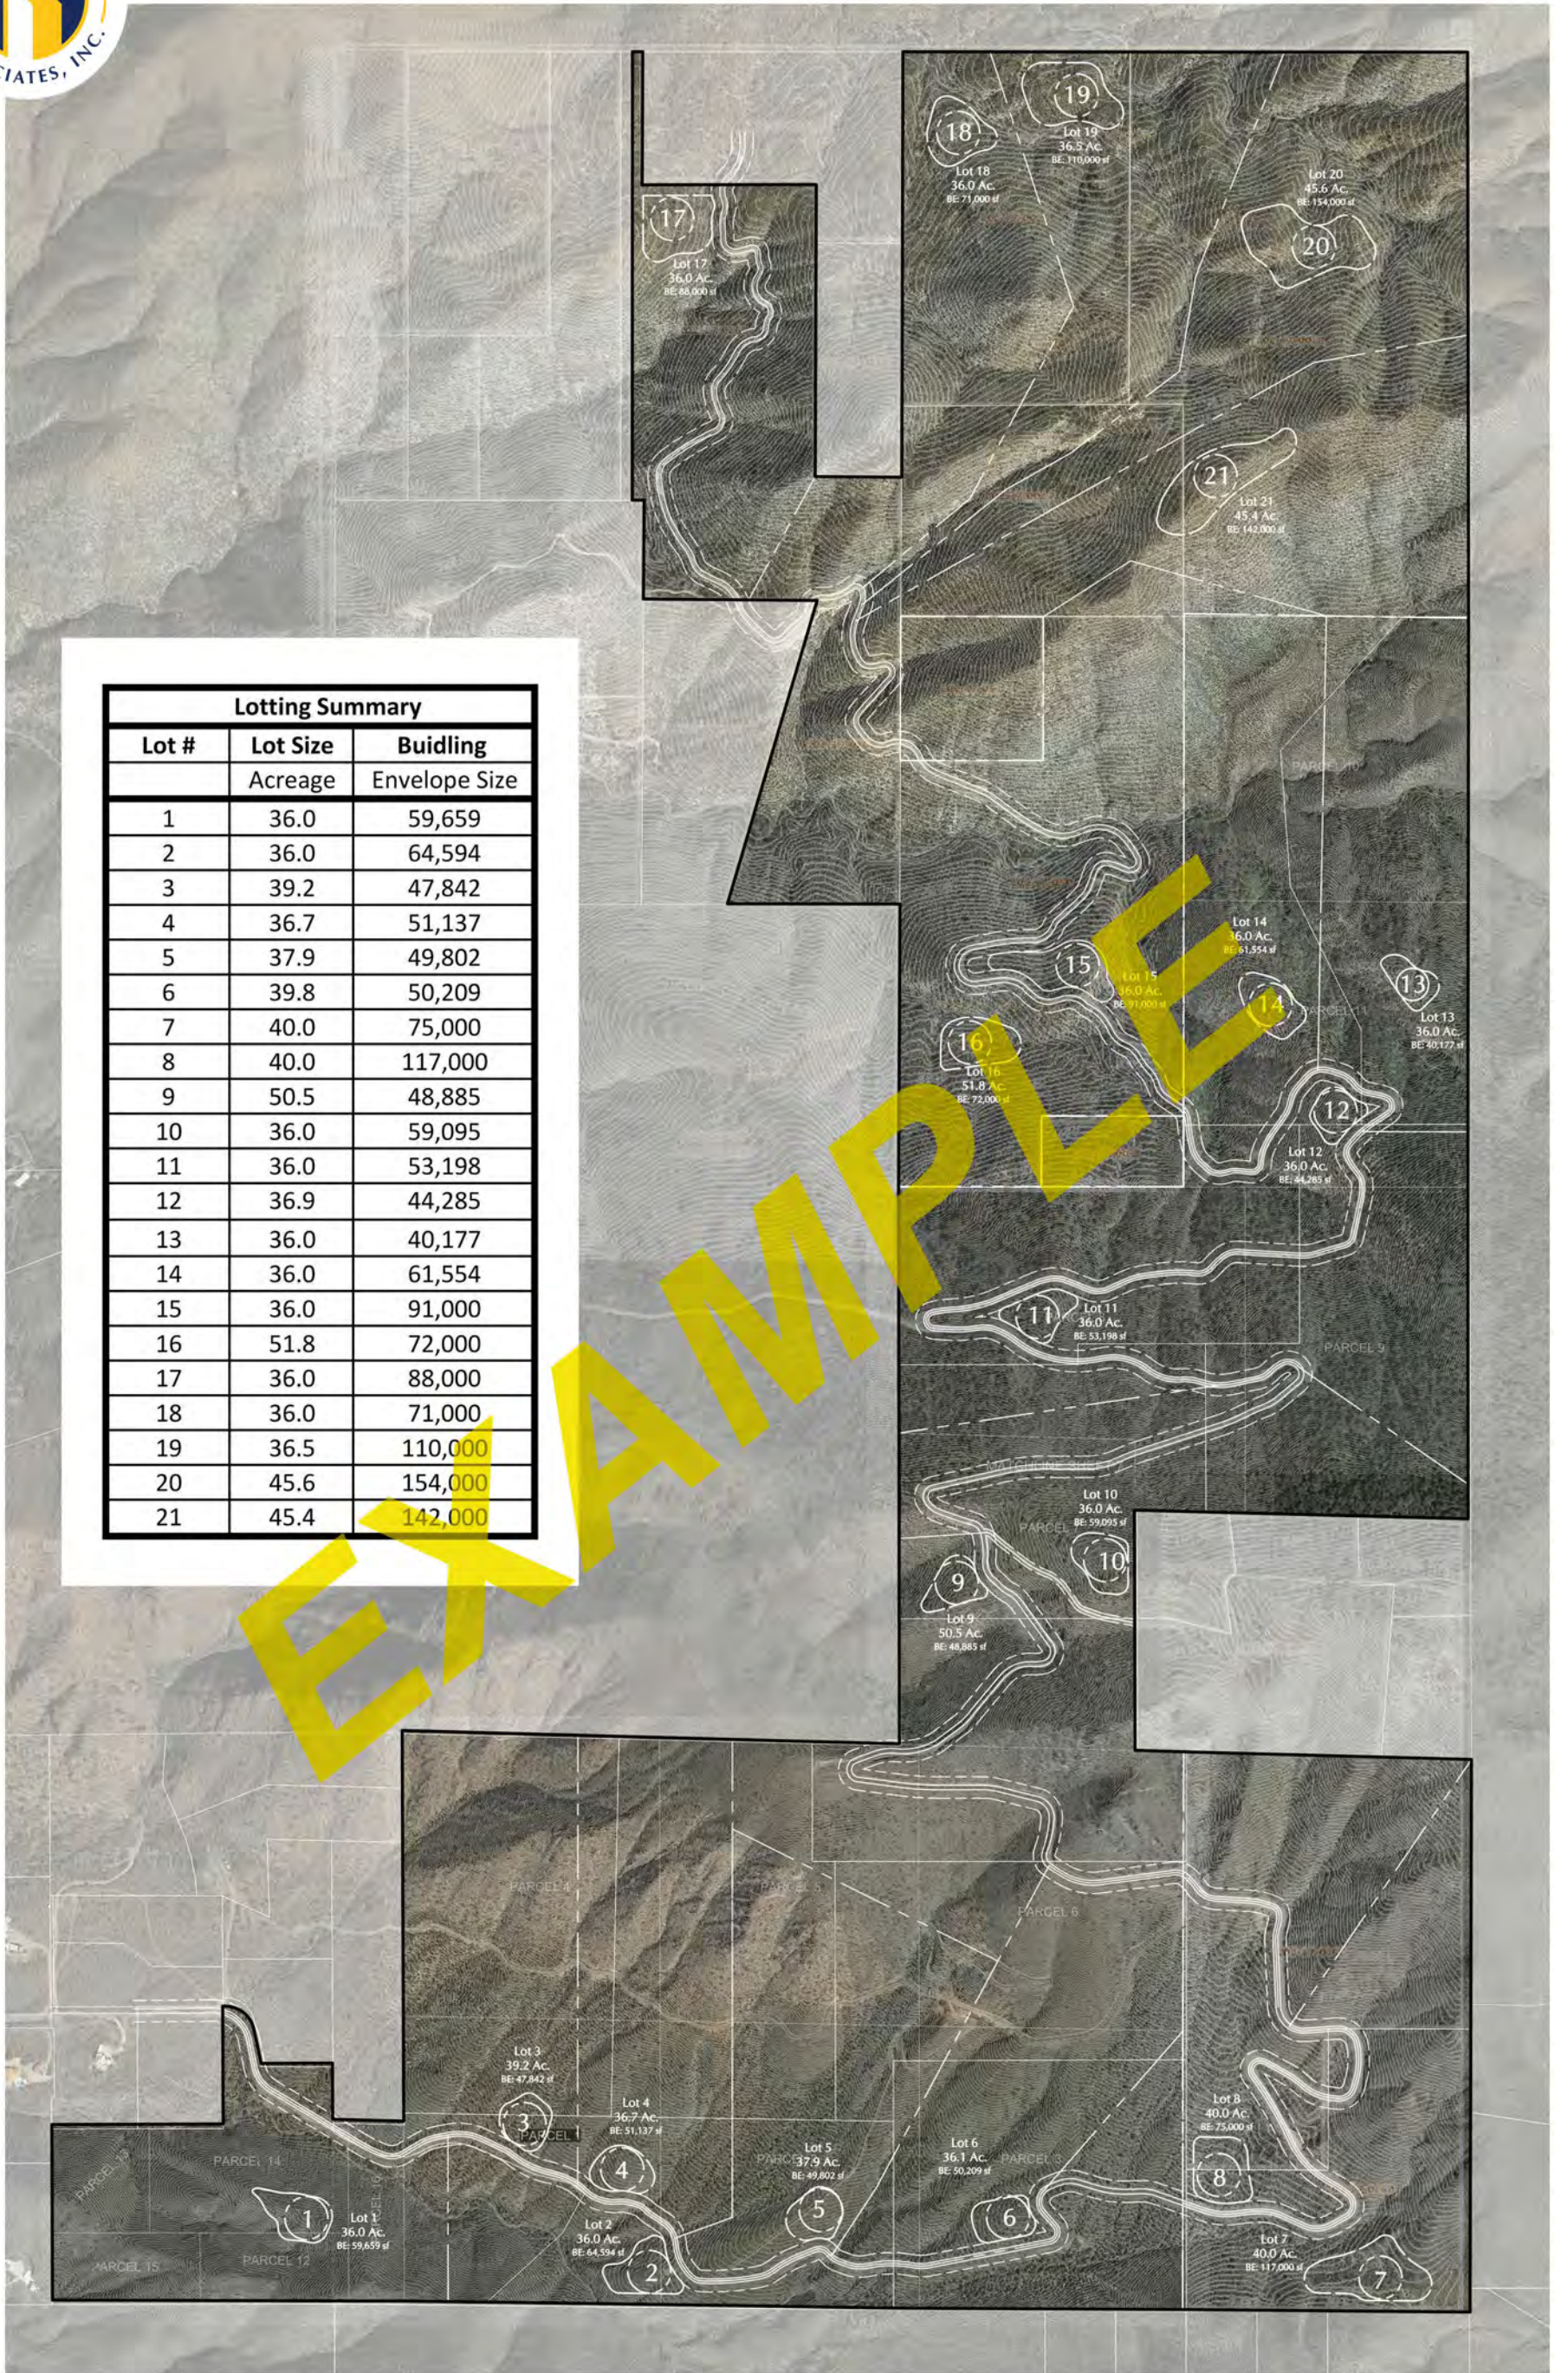

NORTHERN MARICOPA COUNTY, ARIZONA

GOLD MOUNTAIN

LOCATION

Located east of the northeast corner of School House Road and Fleming Springs Road in Maricopa County, Arizona.

SIZE AND PARCEL INFORMATION

Parcel	Acreage	2022 Property Taxes
202-17-026D	62.49	\$18.60
202-17-001Q	40.00	\$11.92
202-17-001R	89.56	\$26.70
202-17-001P	30.00	\$8.96
202-17-050	64.76	\$19.34
202-17-054	36.20	\$10.76
202-17-055	36.22	\$10.76
202-17-048A	36.60	\$10.96
202-17-047A	36.29	\$10.82
202-17-049A	41.24	\$12.30

Parcel	Acreage	2022 Property Taxes
202-17-046B	36.38	\$10.82
202-17-044A	39.87	\$11.86
202-17-045A	40.00	\$11.92
202-17-046A	36.47	\$10.86
202-17-016C	50.00	\$14.92
202-17-002M	45.23	\$13.48
202-17-041A	36.26	\$10.82
202-17-043A	36.46	\$10.86
202-17-016B	30.00	\$8.96
Total	824.03	\$245.62

Lotting Summary		
Lot #	Lot Size Acreage	Buidling Envelope Size
1	36.0	59,659
2	36.0	64,594
3	39.2	47,842
4	36.7	51,137
5	37.9	49,802
6	39.8	50,209
7	40.0	75,000
8	40.0	117,000
9	50.5	48,885
10	36.0	59,095
11	36.0	53,198
12	36.9	44,285
13	36.0	40,177
14	36.0	61,554
15	36.0	91,000
16	51.8	72,000
17	36.0	88,000
18	36.0	71,000
19	36.5	110,000
20	45.6	154,000
21	45.4	142,000

GOLD MOUNTAIN
CAREFREE, ARIZONA
CONCEPTUAL LOTTING PLAN