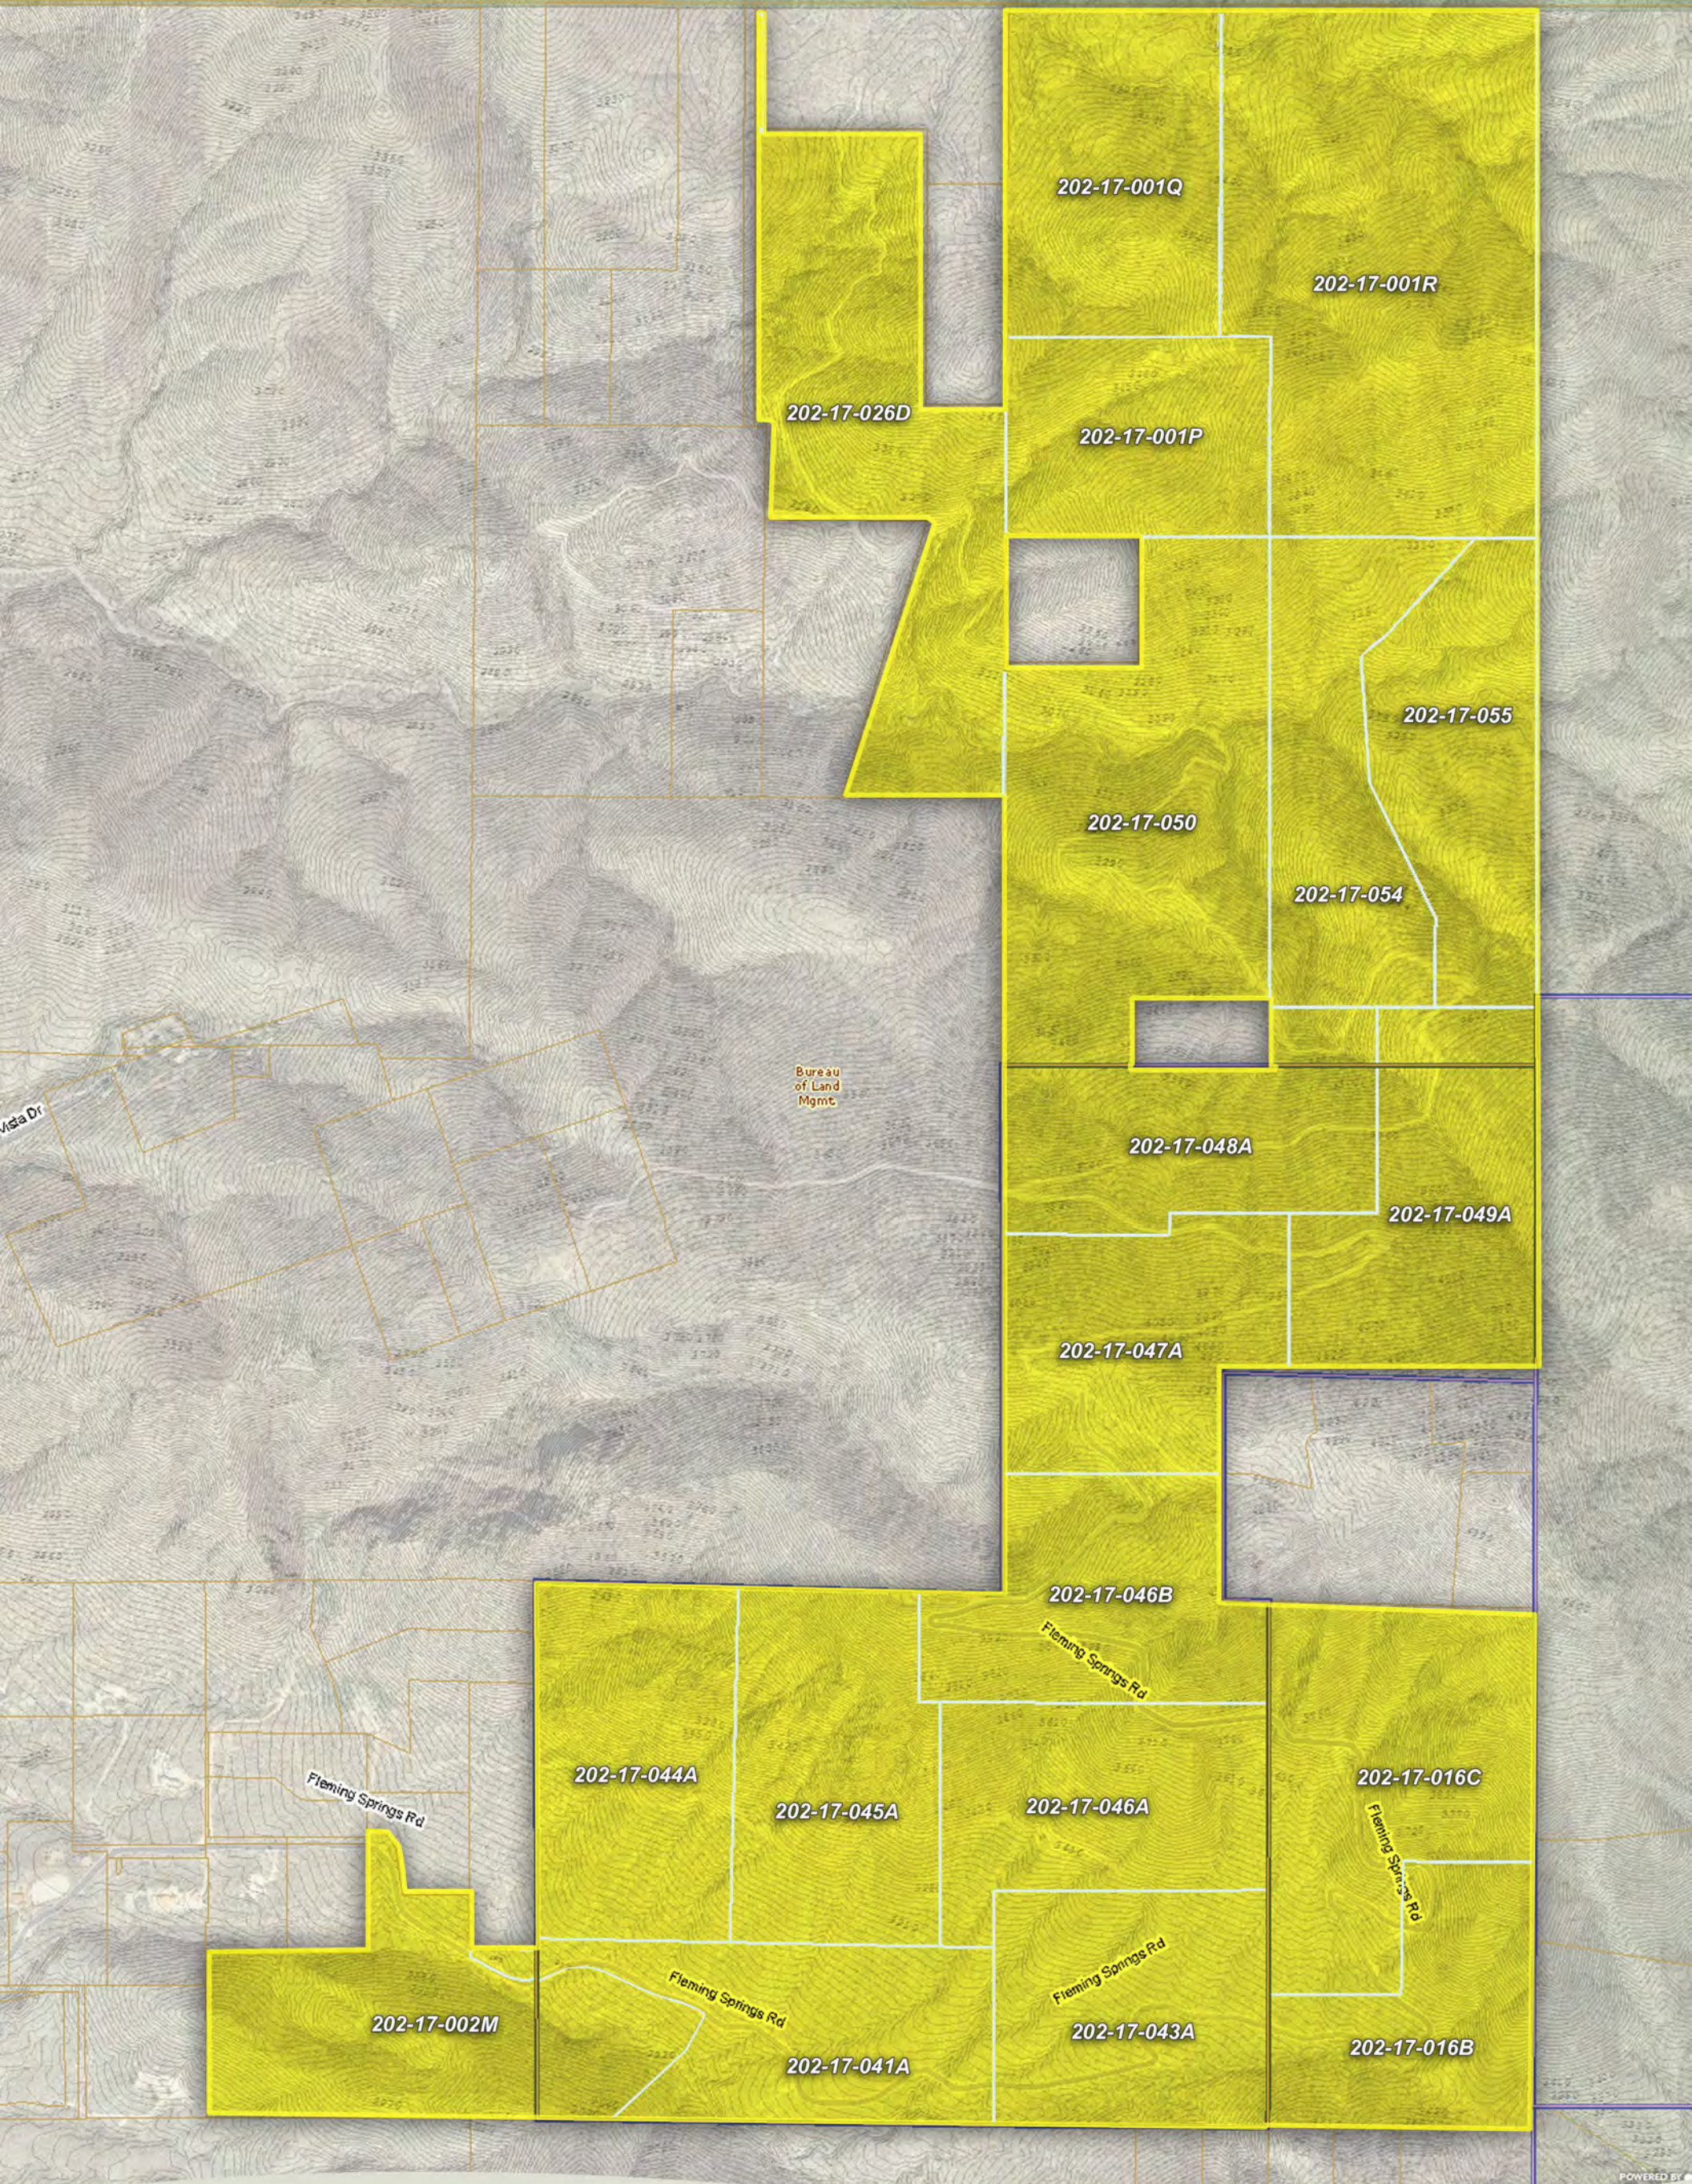

NORTHERN MARICOPA COUNTY, ARIZONA

GOLD MOUNTAIN

LOCATION

Located east of the northeast corner of School House Road and Fleming Springs Road in Maricopa County, Arizona.

SIZE AND PARCEL INFORMATION

Parcel	Acreage	2022 Property Taxes
202-17-026D	62.49	\$18.60
202-17-001Q	40.00	\$11.92
202-17-001R	89.56	\$26.70
202-17-001P	30.00	\$8.96
202-17-050	64.76	\$19.34
202-17-054	36.20	\$10.76
202-17-055	36.22	\$10.76
202-17-048A	36.60	\$10.96
202-17-047A	36.29	\$10.82
202-17-049A	41.24	\$12.30

- Federal Land
- National Forest
- Indian Community
- Regional Parks
- State Trust Land
- Sonoran Preserve

TONTO NATIONAL FOREST

DOWNTOWN CAVE CREEK

CAREFREE BISTRO	CELLAR 13	LARIAT RESTAURANT AND LOUNGE
TONTO BAR AND GRILL	CARTWRIGHT'S SONORAN RANCH HOUSE	CAFE BINK
LOCAL JOHNNY'S	BRYAN'S BLACK MOUNTAIN BBQ	GROTTO CAFE
OREGANO'S	GIORDANO'S TRATTORIA ROMANA	ENGLISH ROSE TEA ROOM
CAREFREE RESORT & CONFERENCE CENTER	CAVE CREEK TAP HAUS GRILL	HORNYY TOAD

Lotting Summary		
Lot #	Lot Size Acreage	Buidling Envelope Size
1	36.0	59,659
2	36.0	64,594
3	39.2	47,842
4	36.7	51,137
5	37.9	49,802
6	39.8	50,209
7	40.0	75,000
8	40.0	117,000
9	50.5	48,885
10	36.0	59,095
11	36.0	53,198
12	36.9	44,285
13	36.0	40,177
14	36.0	61,554
15	36.0	91,000
16	51.8	72,000
17	36.0	88,000
18	36.0	71,000
19	36.5	110,000
20	45.6	154,000
21	45.4	142,000

GOLD MOUNTAIN
CAREFREE, ARIZONA
CONCEPTUAL LOTTING PLAN